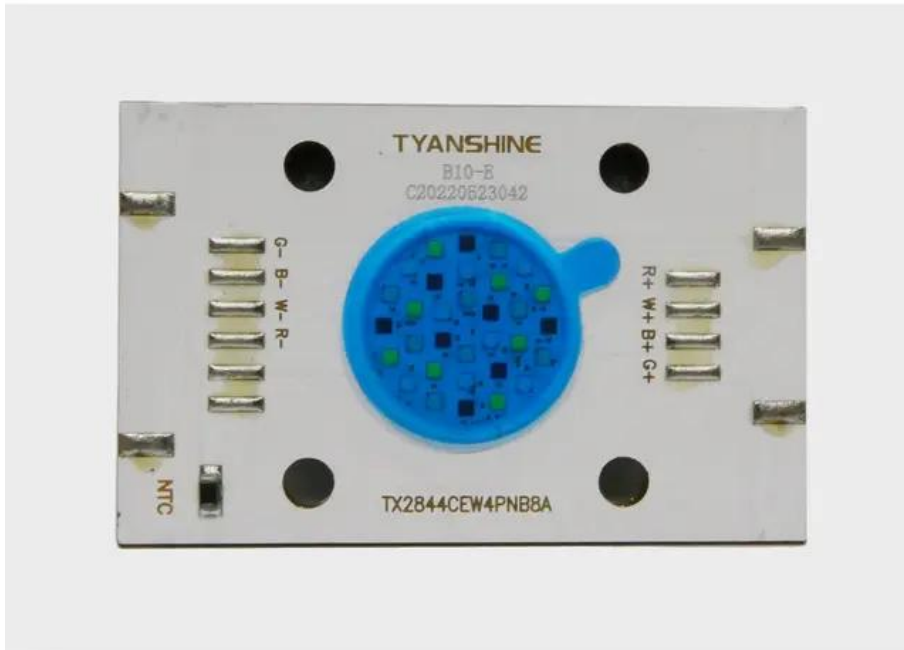

# LED COB 80W RGBW LED PFE-60 RGBW Profile Spot 9-25° (TX-2844RGBW180G) E6520074

GTIN: 4026397717051

---

---