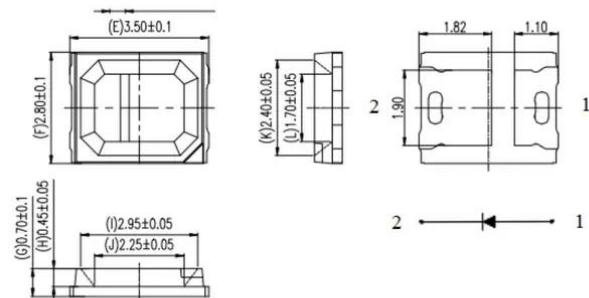

## LED HCL 0,2W RGBALC LED PLL-2000 HCL Panel (2835RGBALC)

Art. No.: E6520105  
GTIN: 4026397718270

**List price: 2.36 €**  
incl. 19% VAT.

---