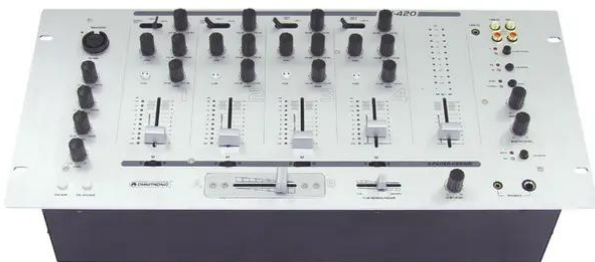

MX-420 Multichannel mixer

PRO 4+1-channel mixer

Réf. : 10006755

GTIN: 4026397361155

MX-420 Multichannel mixer

PRO 4+1-channel mixer

Réf. : 10006755

GTIN: 4026397361155

Caractéristiques:

- High-grade discotheque mixer with convincing sound and 2 master channels
- 4 channels with gain control, 3-band equalizer, cue button, smooth and durable faders and 10-digit LED level meter
- 1 DJ microphone channel with 3-band equalizer, level control, on air and talkover selector
- Color illuminated rotary controls and rubber buttons
- Prefader listening to all input channels and the master output via adjustable headphones output, with cue mix/split function
- Replaceable crossfader for crossfading between input channels
- 2 separately controllable master channels with mono/stereo selector switch
- Master channel 1 with fader and 10-digit stereo LED level meter, switchable to master channel 2
- Adjustable monitor output (DJ booth)
- 2 recording outputs, independent of the master and with on/off switch for DJ microphone signals
- Outputs: 2 x master (stereo XLR/stereo RCA), 1 x booth (stereo RCA/6.3 mm stereo jack, bal.) and 2 x record (stereo RCA)