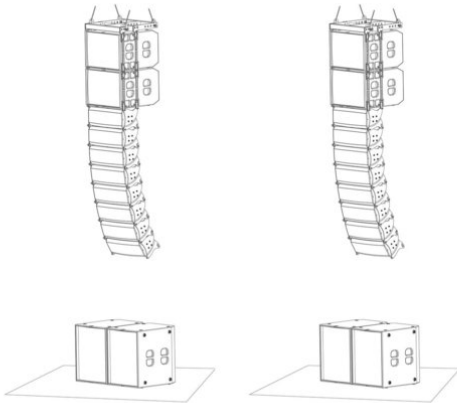

PSSO®

CLA Basic System MK2 L complete

Compact line array for permanent installations and touring purposes

Réf. : 11041058

GTIN:

L'article n'est plus disponible.

PSSO®

CLA Basic System MK2 L complete

Compact line array for permanent installations and touring purposes

Réf. : 11041058

GTIN:

Caractéristiques:

Compact line array for permanent installations and touring purposes

- Large basis set suitable for large open airs
- Time saving 2-man installation directly from the transport case
- Low weight of the whole construction and reduced demands for the flying points
- Tight locking pins eliminating vibration noise
- Flying hardware regularly tested by an independent and accredited testing institute
- The set includes four CLA-115 bass reflex subwoofers, four CLA-118 floor subwoofers and sixteen CLA-228 MKII tops as well as two matching flying brackets

L'étendue des fournitures

- 1 x basse, 1 x tête d'ampli

PSSO Subwoofer au sol CLA-118

Subwoofer Bass Reflex 18" 800 W RMS
Tous droits réservés. Sous réserve de modifications techniques et d'erreurs.
Toutes les photos sont similaires, les illustrations le sont en partie.