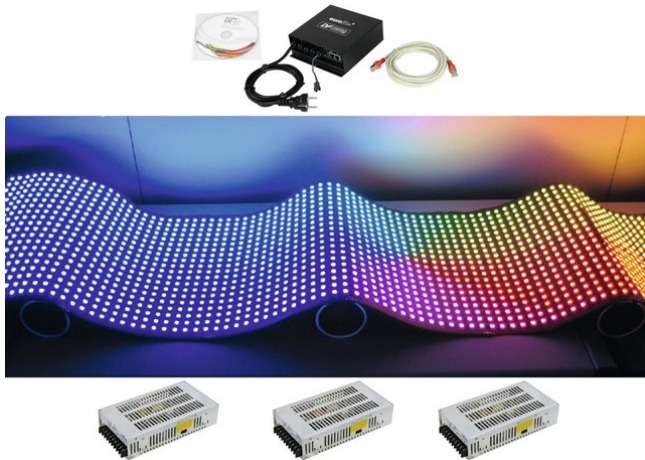

eurolite®

Set DF-40 LED-Display 92x92 + Control system

Réf. : 20000113
GTIN:

L'article n'est plus disponible.

eurolite®

Set DF-40 LED-Display 92x92 + Control system

Réf. : 20000113
GTIN:

Caractéristiques:

EUROLITE DF-40 LED display 92x92

- Ultra flat and flexible LED display
- Ultraflat and flexible LED display for bright and colorful projection of videos and graphics
 - Bends, rolls and moulds around almost any shape for waves, columns, circles, arcs and angles
 - 4 millimeters thin and 800 grams light for convenient transport and simple installation
 - 40 mm pixel pitch (seamless image at about 40 m)
 - Applicable for installation in counters, columns and rear walls in shops and clubs, on fairs and various other environments
 - Extendable for of large video billboards
 - Control per network protocol in live mode with PC software or in stand-alone mode with media player (accessories)
 - Control also possible per MADRIX, DMX and Artnet
 - Large operating range from -20° to +50° C