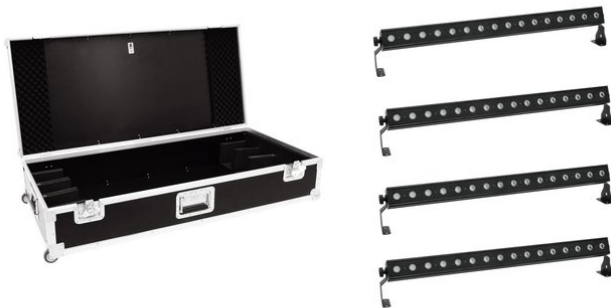

## Set 4x LED PIX-16 QCL + Case

Réf. : 20000183

GTIN:

**L'article n'est plus disponible.**

## Set 4x LED PIX-16 QCL + Case

Réf. : 20000183

GTIN:

#### EUROLITE LED PIX-16 QCL Bar

Compact LED color changing bar with 16 x 8 W 4in1 LED

- Equipped with sixteen QCL LEDs in the colors red, green, blue and white
- Particularly bright illuminating power of the LEDs
- 4, 6, 7, 11, 19, 64, 67 DMX channels selectable for various applications
- Each LED can be controlled individually
- Programmable color change speed, strobe effect and dimmer
- Strobe effect with 1-18 flashes per second
- RGBW color mixing
- Static colors
- Internal programs
- DMX-controlled operation or stand-alone operation with Master/Slave function
- Manual, sound or DMX-controlled operation
- Hanging as well as standing installation possible