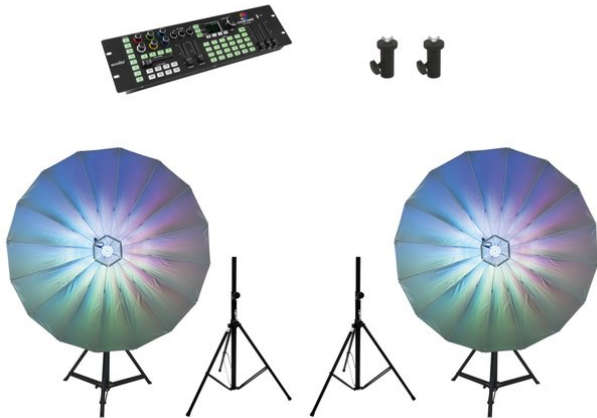

## Jeu 2 x LED Umbrella 140 + DMX LED Color Chief + 2 x pied BS-2 EU

2 x Umbrella LED à console d'éclairage DMX, 2 x pied  
d'enceinte haut et adaptateur

Réf.: 20000494  
GTIN:

**L'article n'est plus disponible.**

## Jeu 2 x LED Umbrella 140 + DMX LED Color Chief + 2 x pied BS-2 EU

2 x Umbrella LED à console d'éclairage DMX, 2 x pied  
d'enceinte haut et adaptateur

Réf. : 20000494  
GTIN:

#### EUROLITE LED Umbrella 140

- Attrape-regard                      RGB                      extraordinaire
- DMX-controllable lighting effect umbrella with 114 SMD RGB LEDs, distributed in 7 segments
  - Segments can be controlled individually via DMX
  - 6 segments make the surface of the umbrella shine, one segment in the middle shines directly at the audience
  - Perfect as stage background and eye-catcher for decorative purposes in shops, display windows, fair stands, hotels, bars and clubs
  - Can be mounted to a lighting stand or trussing - the umbrella's angle can be adjusted
  - Easy transport (can be folded), setup and installation
  - Covers a large area with a diameter of 140 cm
  - Built-in auto and music show programs