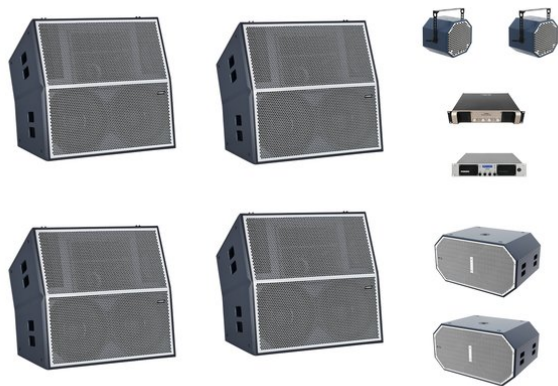

PSSO®

Prime Set XXL

Réf. : 20000515

GTIN:

L'article n'est plus disponible.

PSSO®

Prime Set XXL

Réf. : 20000515

GTIN:

Caractéristiques:

PSSO PRIME-315 Club Speaker System

PRO PA speaker, 2 x 15" woofer, 6.5" + 2 x 1.4" horn-loaded, 1800 W RMS (Biamp)

- Rugged pro PA speaker, qualified for suspension and clubs
- Biamp operation
- Housing made of 25 mm (17 layers) and 18 mm (13 layers) birch plywood
- Premium custom-made drivers by European manufacturer CELTO Acoustique
- 2 x 38 cm neodymium bass speaker (15") with diecast aluminum basket
- 16.5 cm neodymium midrange speaker (6.5") with diecast aluminum basket, 51 mm voice coil (2")
- 36 mm neodymium driver (1.4"), 72 mm voice coil (2.8")
- Bassreflex system
- Neutrik Speakon connectors
- Scratch-resistant lacquer surface
- Applications: standing or suspended