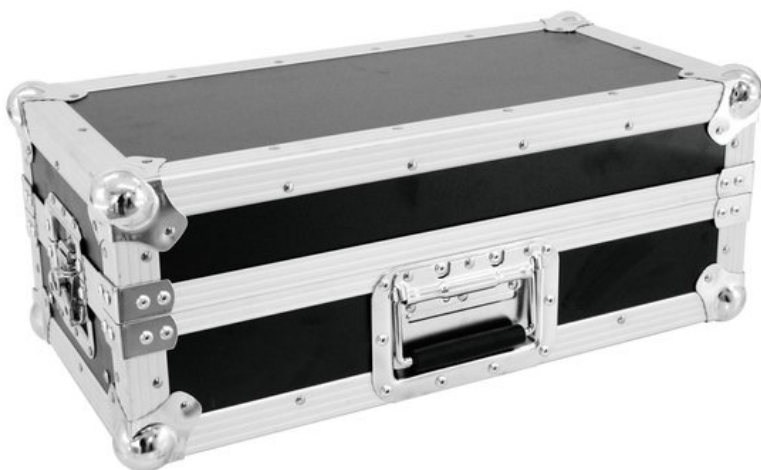

## ROADINGER Mixer case Pro MCA-19, 3U, black

Flightcase PRO pour appareils 483 mm (19")

Réf. : 30111569

GTIN: 4026397527223

### Caractéristiques:

- Suitable for 483 mm units (19"), e.g. controllers and mixers, with 14 U
- Upward tilted profile rails (approx. 13°) for top-operated units
- Interior upholstered with foam (black)
- High-quality workmanship with plywood multilayered glued, black
- Aluminum profile frames (30 mm) with rounded edges
- Removable cover
- Three-leg, medium-sized steel ball corners
- 2 high-quality lockable butterfly locks
- 4 steel-enforced rubber feet
- Padded carrying handle
- Delivery includes mounting screws
- Vous trouverez de plus amples informations sur ce produit dans la rubrique « Téléchargements » de la fiche technique

### Logistique

EAN / GTIN: 4026397527223

Poids: 5,60 kg

Longueur: 0,58 m

Largeur: 0,26 m

Hauteur: 0,26 m

### Données techniques:

Charge maximale:	25 kg
Strength:	7 mm
Outside dimensions (W x D x H):	550 x 240 x 235 mm
Weight:	5.1 kg