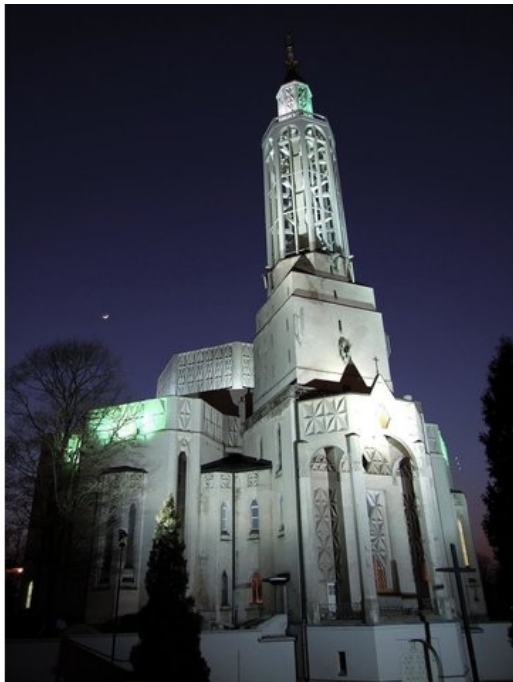

## EUROLITE Outdoor spot 70W WFL grey S

Projecteur d'extérieur 70 W

Réf. : 4000295

GTIN: 4026397340433

**L'article n'est plus disponible.**

### Caractéristiques:

- Static spot
- For architectural lighting or large stage backgrounds
- Aluminum die-cast housing
- Jet-proof construction for outdoor use
- Ready for connection with silicone cable and safety-plug
- For bright 70 W discharge lamp
- Available in silver, black, white or grey