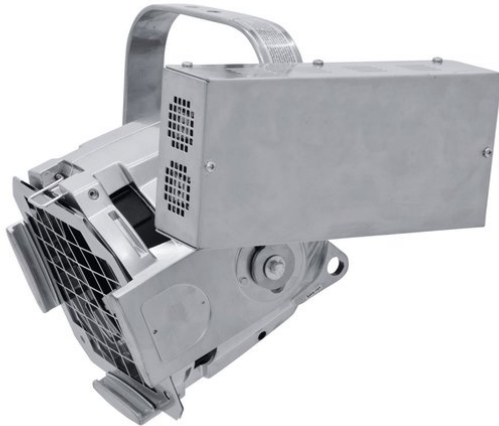

## ML-575E Multi Lens Spot sil

PRO theater spotlight in ML-PAR design

Réf. : 41600086

GTIN: 4026397438147

**L'article n'est plus disponible.**

## ML-575E Multi Lens Spot sil

PRO theater spotlight in ML-PAR design

Réf. : 41600086

GTIN: 4026397438147

### Caractéristiques:

---

- Spot with 4 exchangeable lenses (VNSP, NSP, MFL and WFL)
- High-quality die-cast housing for highest stability
- With external electronic ballast
- High-quality glass reflector
- With color-filter frame
- For extremely powerful MSR-575 gas discharge lamp
- Ideal for theatres or large stages
- Ready for connection via POWERCON power cable with safety plug (included in the delivery)
- Housing available in silver or black