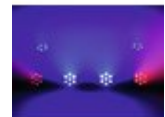

EUROLITE KLS-Kombo Pack 9

Universal mobile light set

Réf. : 42109549

GTIN:

L'article n'est plus disponible.

Caractéristiques:

Universal mobile light set

- Combines six LED spots
- The standard light system for every small band, solo entertainers and parties
- Set consisting of: 42109890 EUROLITE LED KLS-2001 Compact lightset, 2 x 51915380 EUROLITE LED SLS-5 QCL 5x5W Floor, 60004120 Speaker system stand alu, black, 59007081 EUROLITE STV-3529 Adapter long
- Details to the products:
- KLS-2001 Compact lightset
- Complete LED light set with 4 spots
- Compact and easy to transport
- 7 quadcolor LEDs (QCL) per spot (3 x RGBA and 4 x RGBW)
- 4 IEC outputs for power supply of further devices
- SLS-5 QCL 5x5W Floor
- Equipped with 4in1 quadcolor LEDs for homogeneous light output in the colors red, green, blue and white
- For hanging or standing
- Flat housing form requires minimal space when rigging
- You can find more information under the respective article