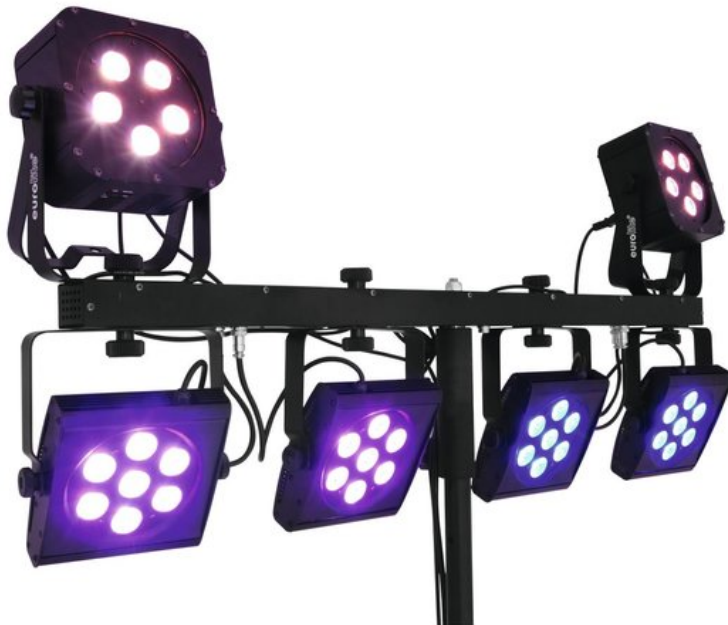

EUROLITE KLS-Kombo Pack 9

Universal mobile light set

Réf. : 42109549

GTIN:

L'article n'est plus disponible.

Caractéristiques:

Universal mobile light set

- Combines six LED spots
- The standard light system for every small band, solo entertainers and parties
- Set consisting of: 42109890 EUROLITE LED KLS-2001 Compact lightset, 2 x 51915380 EUROLITE LED SLS-5 QCL 5x5W Floor, 60004120 Speaker system stand alu, black, 59007081 EUROLITE STV-3529 Adapter long
- Details to the products:
- KLS-2001 Compact lightset
- Complete LED light set with 4 spots
- Compact and easy to transport
- 7 quadcolor LEDs (QCL) per spot (3 x RGBA and 4 x RGBW)
- 4 IEC outputs for power supply of further devices
- SLS-5 QCL 5x5W Floor
- Equipped with 4in1 quadcolor LEDs for homogeneous light output in the colors red, green, blue and white
- For hanging or standing
- Flat housing form requires minimal space when rigging
- You can find more information under the respective article

Logistique

EUROLITE LED KLS-2001 Compact light set

DMX LED spotlight set with 28 x 4in1 LED for mobile use

- Complete LED light set with four slimline LED spots
- Crossbar with integrated DMX control unit