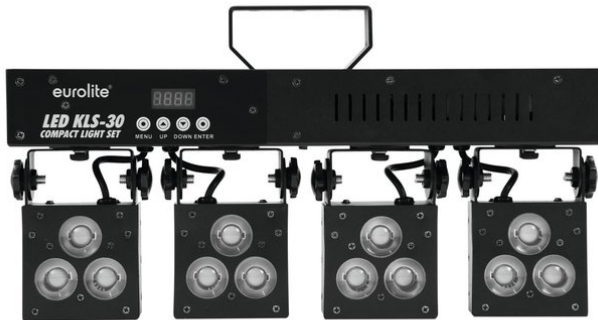

eurolite®

LED KLS-30 Compact Light Set

DMX LED spotlight set with 12 x 4in1 LED for mobile use

Réf. : 42109603

GTIN: 4026397563641

L'article n'est plus disponible.

eurolite®

LED KLS-30 Compact Light Set

DMX LED spotlight set with 12 x 4in1 LED for mobile use

Réf. : 42109603

GTIN: 4026397563641

Caractéristiques:

- Complete LED light set with four compact LED spots
- Crossbar with integrated DMX control unit
- Ultra-light ideally suited for mobile use
- Comes pre-assembled
- 3 QCL LEDs with 4 watts each per spot (RGBW)
- Movable and tiltable spotlights
- DMX-controlled operation or stand-alone operation with Master/Slave function
- 2, 3, 4, 6, 16, 20 or 24 DMX channels selectable
- Sound-control via built-in microphone, microphone sensitivity adjustable
- Supports QuickDMX - the wireless DMX-system from Eurolite
- Built-in phantom fed socket for QuickDMX receiver (see accessories)
- DMX512 control via regular DMX controller
- Via DMX, each spot can be individually controlled
- Addressing and setting via control panel with 4-digit LED display
- Suited for installation on a speaker stand (not included) or truss
- Black lacquered metal version with movable mounting bracket