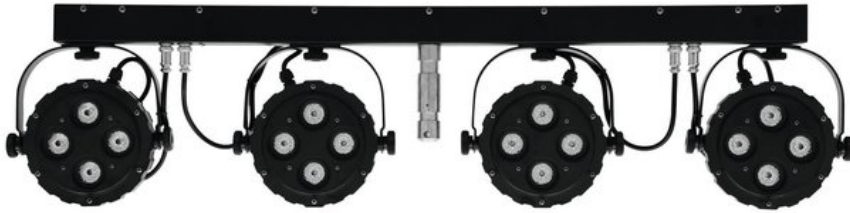

EUROLITE LED KLS-160 Compact light set

DMX LED spotlight set with 16 x 3in1 LED

Réf. : 42109615

GTIN: 4026397488463

L'article n'est plus disponible.

Caractéristiques:

- Complete LED light set with four slimline LED spots
- Crossbar with integrated DMX control unit
- Installation via TV pin for tripods with 28 mm interior diameter
- Ultra-light ideally suited for mobile use
- Mounts to stands and truss systems
- Comes pre-assembled with practical transport bag
- 4 tricolor LEDs per spot provide for an exquisite RGB color mix
- Movable and tiltable spotlights
- DMX-controlled operation or stand-alone operation with processor-controlled color change
- Master/Slave operation
- Sound-control via built-in microphone with sensitivity control
- Convenient control possible via optional 4-pedal foot pedal FP-1 or IR2DMX controller with remote control
- DMX512 control via regular DMX controller (occupies 15 channels)
- Optimized for control with the optional control panel DMX LED Operator 4
- Via DMX, each spot can be individually controlled
- DMX functions: dimmer, automatic mode, music control, strobe effect
- Addressing and setting via control panel with 4-digit LED display
- Black lacquered metal version
- Ready for connection with power cord and safety plug
- Déjà préprogrammé pour %: Light`J; Light Captain