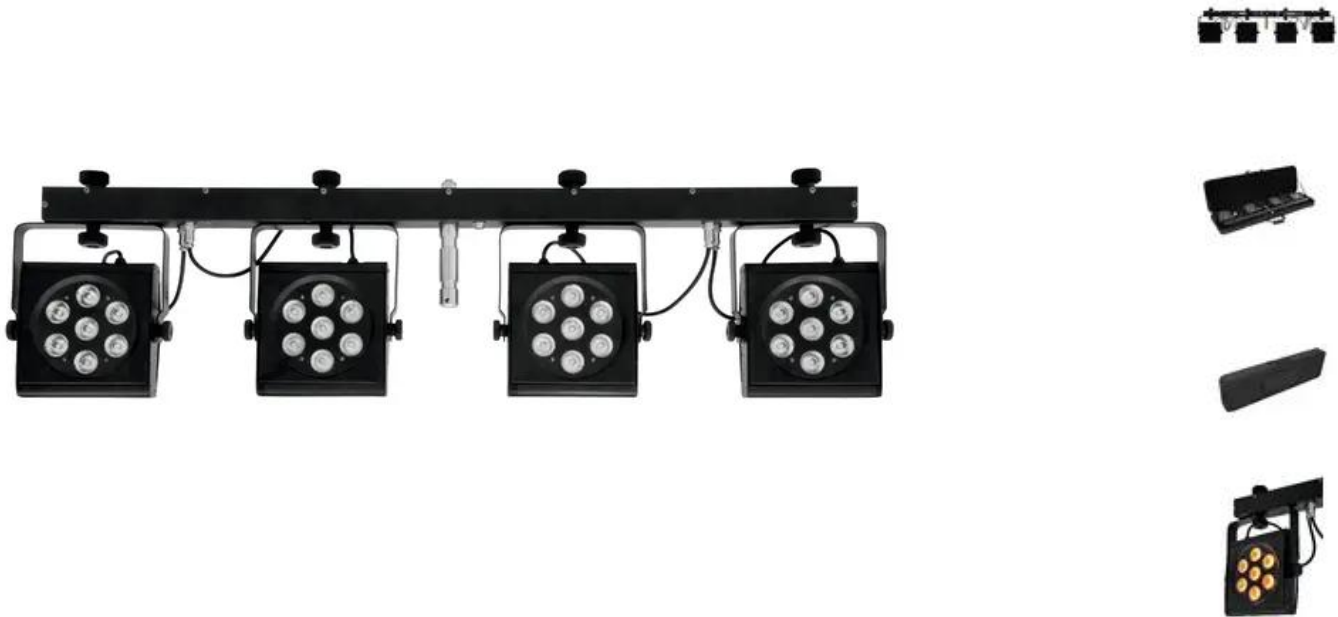

EUROLITE LED KLS-2001 Compact light set

DMX LED spotlight set with 28 x 4in1 LED for mobile use

Réf. : 42109890

GTIN: 4026397440034

L'article n'est plus disponible.

Caractéristiques:

- Complete LED light set with four slimline LED spots
- Crossbar with integrated DMX control unit
- Installation via TV pin for tripods with 28 mm interior diameter
- Ultra-light ideally suited for mobile use
- 7 quadcolor LEDs (QCL) per spot (3 x RGBA and 4 x RGBW)
- Comes pre-assembled with practical transport bag
- Through the close chip placement of the multichip technology, an exquisite color mix even with short distances to the illuminated surface is provided
- Movable and tiltable spotlights
- DMX-controlled operation or stand-alone operation with processor-controlled color change
- Master/Slave operation
- Sound-control via built-in microphone with sensitivity control
- DMX512 control via regular DMX controller (occupies 23 channels)
- Via DMX, each spot can be individually controlled
- DMX functions: dimmer, automatic mode, music control, strobe effect
- Addressing and setting via control panel with 4-digit LED display
- Suited for installation on a lighting stand (not included) or truss
- Black lacquered metal version
- Ideal for bands, stages or solo entertainers
- Ready for connection with power cord and PowerCon input
- 4 IEC outputs for power supply of further devices
- 28 LED
- Vous trouverez de plus amples informations sur ce produit dans la rubrique « Téléchargements » de la fiche technique

Logistique

EAN / GTIN: 4026397440034

Poids: 14,85 kg

Longueur: 1.26 m

Largeur: 0.13 m

Hauteur: 0.41 m

Article encombrant