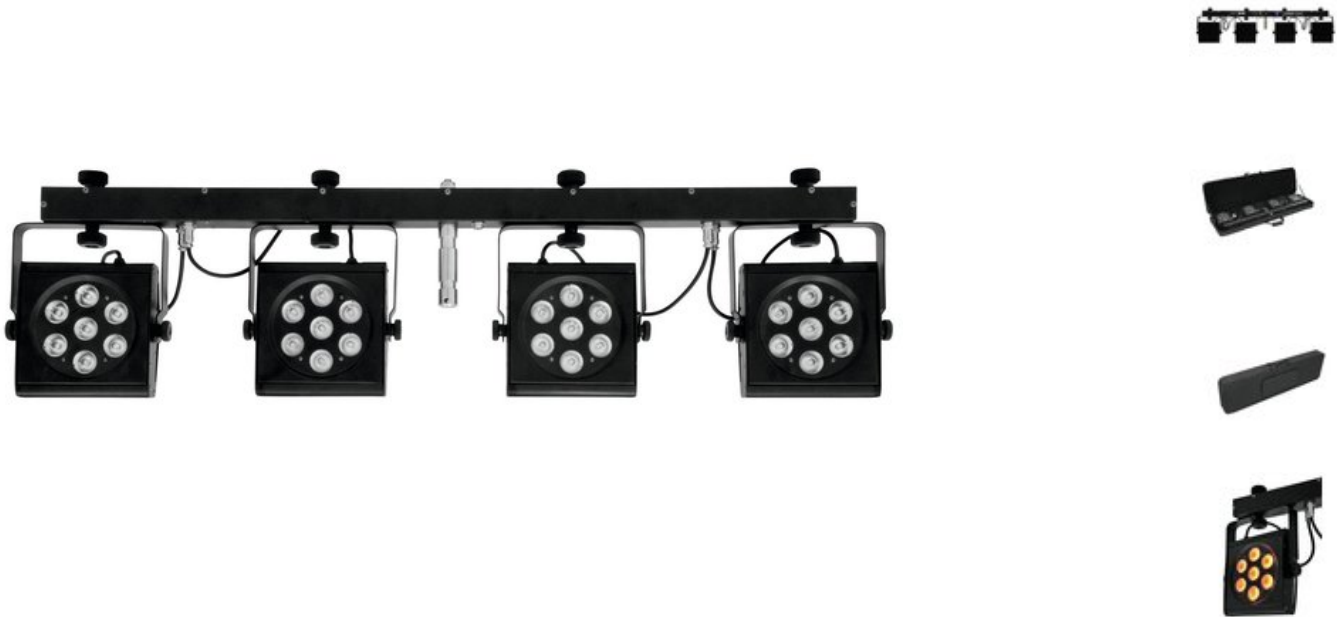

EUROLITE LED KLS-2001 Compact light set

DMX LED spotlight set with 28 x 4in1 LED for mobile use

Réf. : 42109890

GTIN: 4026397440034

L'article n'est plus disponible.

Caractéristiques:

- Complete LED light set with four slimline LED spots
- Crossbar with integrated DMX control unit
- Installation via TV pin for tripods with 28 mm interior diameter
- Ultra-light ideally suited for mobile use
- 7 quadcolor LEDs (QCL) per spot (3 x RGBA and 4 x RGBW)
- Comes pre-assembled with practical transport bag
- Through the close chip placement of the multichip technology, an exquisite color mix even with short distances to the illuminated surface is provided
- Movable and tiltable spotlights
- DMX-controlled operation or stand-alone operation with processor-controlled color change
- Master/Slave operation
- Sound-control via built-in microphone with sensitivity control
- DMX512 control via regular DMX controller (occupies 23 channels)
- Via DMX, each spot can be individually controlled
- DMX functions: dimmer, automatic mode, music control, strobe effect
- Addressing and setting via control panel with 4-digit LED display
- Suited for installation on a lighting stand (not included) or truss
- Black lacquered metal version
- Ideal for bands, stages or solo entertainers
- Ready for connection with power cord and PowerCon input
- 4 IEC outputs for power supply of further devices
- 28 LED puissantes
- Déjà préprogrammé pour %: EASY SHOW 1; Light Captain
- Vous trouverez de plus amples informations sur ce produit dans la rubrique « Téléchargements » de la fiche technique