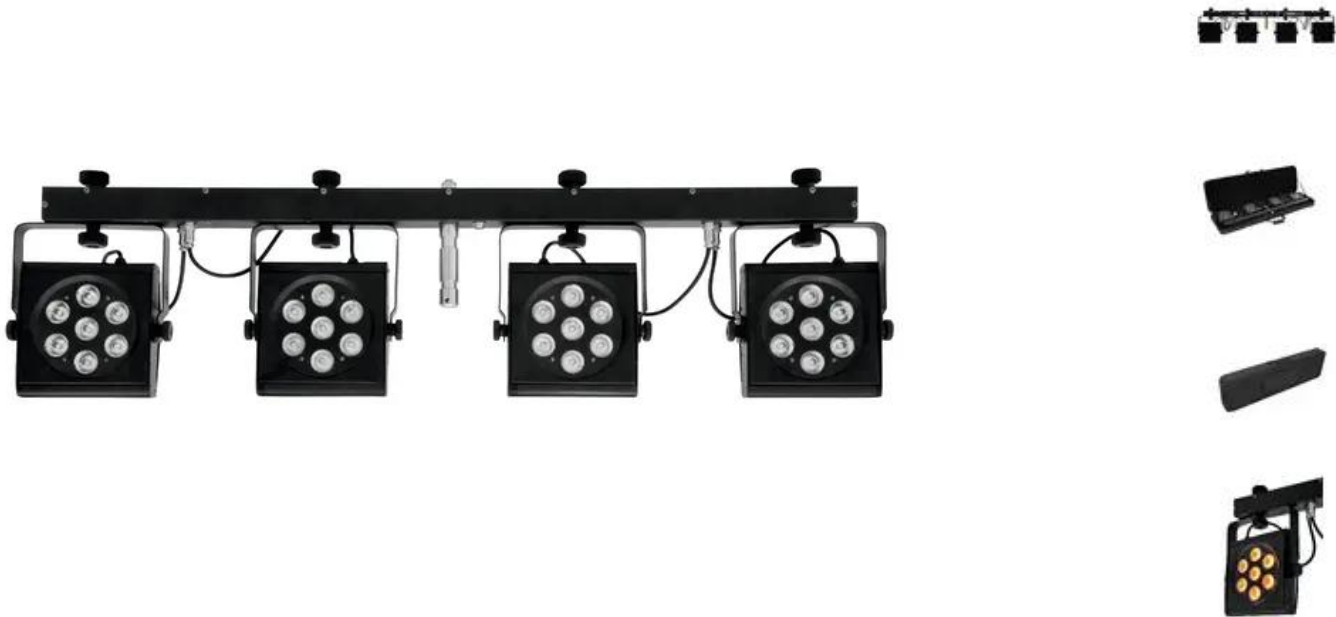

EUROLITE LED KLS-2001 Compact light set

DMX LED spotlight set with 28 x 4in1 LED for mobile use

Réf. : 42109890

GTIN: 4026397440034

Caractéristiques:

- Complete LED light set with four slimline LED spots
- Crossbar with integrated DMX control unit
- Installation via TV pin for tripods with 28 mm interior diameter
- Ultra-light ideally suited for mobile use
- 7 quadcolor LEDs (QCL) per spot (3 x RGBA and 4 x RGBW)
- Comes pre-assembled with practical transport bag
- Through the close chip placement of the multichip technology, an exquisite color mix even with short distances to the illuminated surface is provided
- Movable and tiltable spotlights
- DMX-controlled operation or stand-alone operation with processor-controlled color change
- Master/Slave operation
- Sound-control via built-in microphone with sensitivity control
- DMX512 control via regular DMX controller (occupies 23 channels)
- Via DMX, each spot can be individually controlled
- DMX functions: dimmer, automatic mode, music control, strobe effect
- Addressing and setting via control panel with 4-digit LED display
- Suited for installation on a lighting stand (not included) or truss
- Black lacquered metal version
- Ideal for bands, stages or solo entertainers
- Ready for connection with power cord and PowerCon input
- 4 IEC outputs for power supply of further devices
- 28 LED
- Vous trouverez de plus amples informations sur ce produit dans la rubrique « Téléchargements » de la fiche technique