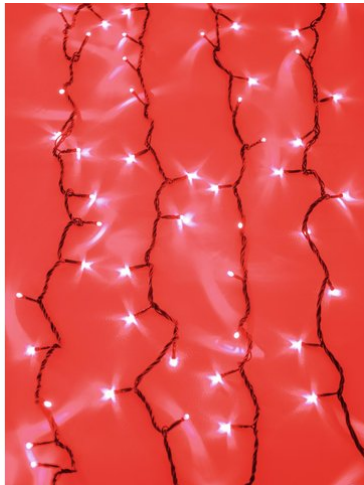

eurolite®

LED Waterfall Light 2400 red LEDs

LED curtain with waterfall effect

Réf. : 50499082

GTIN: 4026397505818

L'article n'est plus disponible.

eurolite®

LED Waterfall Light 2400 red LEDs

LED curtain with waterfall effect

Réf. : 50499082

GTIN: 4026397505818

Caractéristiques:

- LED light chain with waterfall effect for decorative lighting
- Absolute eyecatcher for any room
- Creates a unique atmosphere
- 3 x 10 meters
- Chaser effect with adjustable speed
- Dimmable
- Easy handling and installation
- Ready for connection with 1.5 m feed line
- Color: red