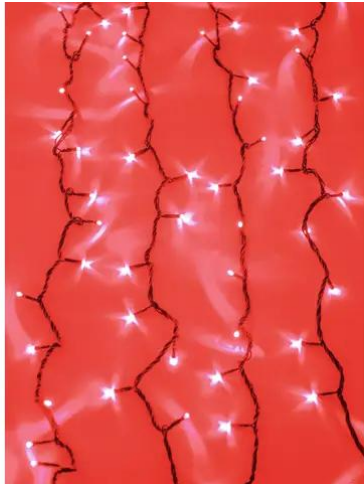

eurolite®

LED Waterfall Light 2400 red LEDs

LED curtain with waterfall effect

Réf. : 50499082

GTIN: 4026397505818

eurolite®

LED Waterfall Light 2400 red LEDs

LED curtain with waterfall effect

Réf. : 50499082

GTIN: 4026397505818

Caractéristiques:

- LED light chain with waterfall effect for decorative lighting
- Absolute eyecatcher for any room
- Creates a unique atmosphere
- 3 x 10 meters
- Chaser effect with adjustable speed
- Dimmable
- Easy handling and installation
- Ready for connection with 1.5 m feed line
- Color: red