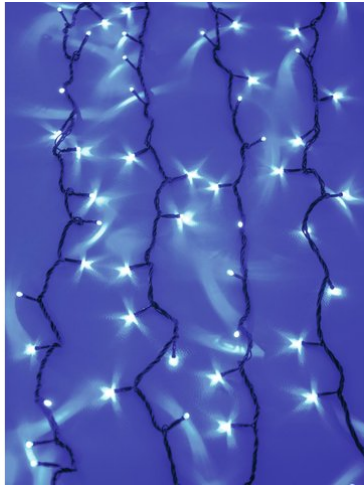

## LED Waterfall Light 2400 UV LEDs

LED curtain with waterfall effect

Réf. : 50499087

GTIN: 4026397505856

**L'article n'est plus disponible.**

### Caractéristiques:

---

- LED light chain with waterfall effect for decorative lighting
- Absolute eyecatcher for any room
- Creates a unique atmosphere
- 3 x 10 meters
- Chaser effect with adjustable speed
- Dimmable
- Easy handling and installation
- Ready for connection with 1.5 m feed line
- UV version