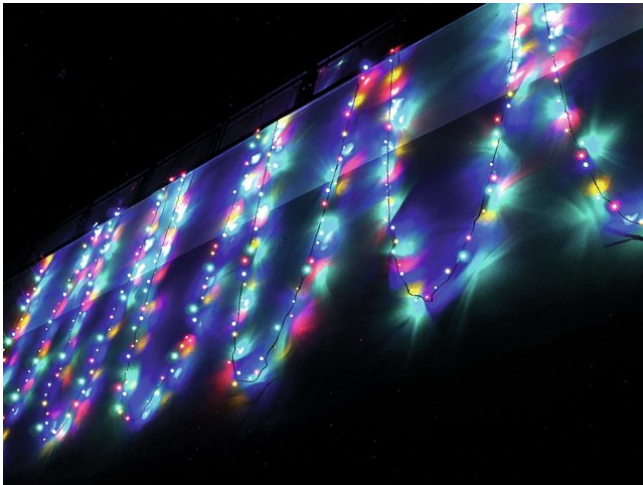

eurolite®

LED garland 230V 80 RWBY LEDs w.C.

Exclusive LED light chain for stylish deco effects!

Réf. : 50499212

GTIN: 4026397270662

L'article n'est plus disponible.

eurolite®

LED garland 230V 80 RWBY LEDs w.C.

Exclusive LED light chain for stylish deco effects!

Réf. : 50499212

GTIN: 4026397270662

Caractéristiques:

- Advantages of LED technology: long life, low power consumption, minimal heat emission, defacto maintenance free with brilliant light radiation
- Long LED life
- 10 meters feed line (incl. plug & transformer)
- 12 meters LED light chain
- Available in versions with and without controller