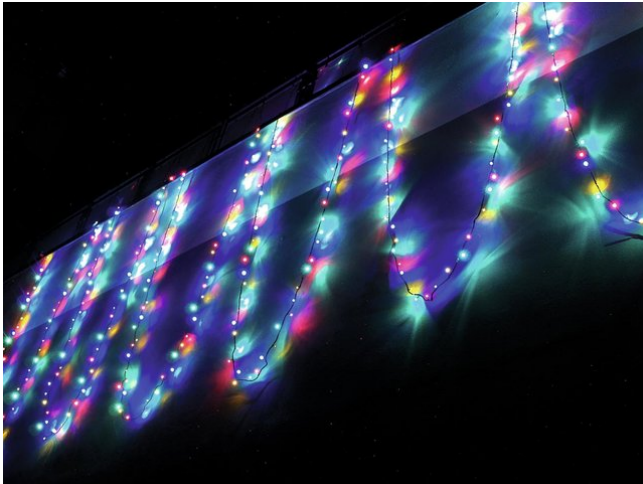

eurolite®

LED garland 230V 200 RGBY LEDs

Exclusive LED light chain for stylish deco effects!

Réf. : 50499230

GTIN: 4026397270938

L'article n'est plus disponible.

eurolite®

LED garland 230V 200 RGBY LEDs

Exclusive LED light chain for stylish deco effects!

Réf. : 50499230

GTIN: 4026397270938

Caractéristiques:

- Light chain with 200 blue LEDs in the colors red, green, blue and yellow for decorative lighting
- Intergrated controller for selecting various effects
- 24.5 meters long with 10-meter feed line with power unit