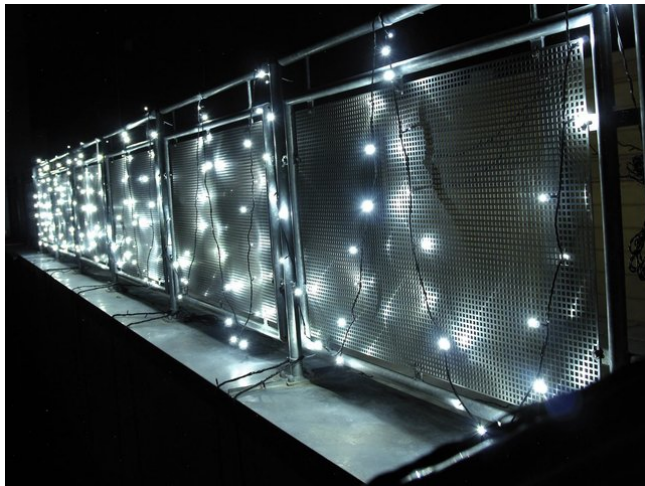

## LED garland 230V 200 cold white LEDs w.C.

Exclusive LED light chain for stylish deco effects!

Réf. : 50499240

GTIN: 4026397270976

**L'article n'est plus disponible.**

## LED garland 230V 200 cold white LEDs w.C.

Exclusive LED light chain for stylish deco effects!

Réf. : 50499240

GTIN: 4026397270976

### Caractéristiques:

---

- Light chain with 200 cold white LEDs
- Intergrated controller for selecting various effects
- 24.5 meters long with 10-meter feed line with power unit