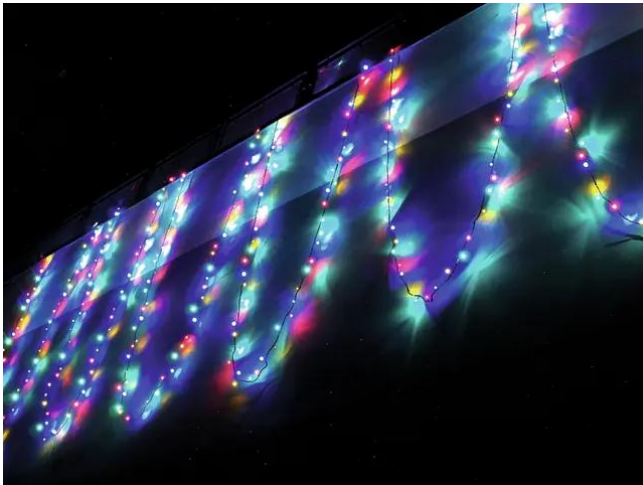

eurolite®

LED garland 230V 200 RGBY LEDs w.C.

Exclusive LED light chain for stylish deco effects!

Réf. : 50499250

GTIN: 4026397271096

eurolite®

LED garland 230V 200 RGBY LEDs w.C.

Exclusive LED light chain for stylish deco effects!

Réf. : 50499250

GTIN: 4026397271096

Caractéristiques:

- Light chain with 200 LEDs in the colors red, green, blue and yellow for decorative lighting
- Intergrated controller for selecting various effects
- 24.5 meters long with 10-meter feed line with power unit