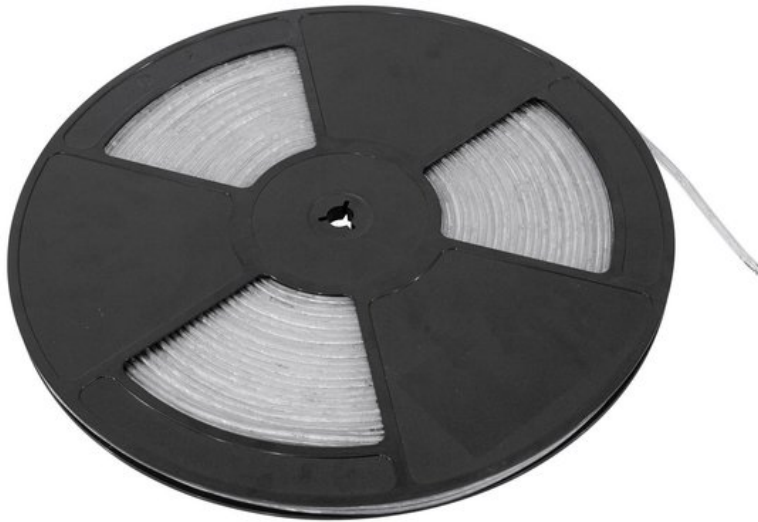

## EUROLITE LED Ribbon H 3,5x5,5mm blue 20m

Realize your creative ideas!

Réf. : 50530026

GTIN: 4026397354843

**L'article n'est plus disponible.**

### Caractéristiques:

- Flexible LED tube for decorative lighting
- Waterproof for outdoor applications, IP68
- Can be cut into segments of variable size (groups of 3 LEDs)
- Countless possibilities for use: window dressing, party-room decoration, on fairs for product presentation, indoor & outdoor advertisement, signs, toys, arts & crafts, sport items, on clothing
- Easy to mount: with mounting clip glue, tape or thread
- Available in versions of 4 different colors, 2 different color temperatures of the white LEDs or RGB
- Supplied on a plastic reel
- Power cable, connectors, end cap, heat-shrink tube, and mounting clip optional (F02)
- 24 V operation with optional PSU

### Données techniques:

Type de protection:	IP68
Dimension:	Longueur : 20 m Largeur : 6 mm Hauteur : 4 mm
Power supply (via 24V DC power-unit):	230 V AC, 50 Hz
Rated power/meter:	2 W
Protection grade:	IP68
LED number/meter:	36

Distance between LEDs:	2.78 cm
Cutting marks:	every 6 LEDs
Beam angle:	120°
Roll length:	20 m
Maximum length:	20 m
Dimensions (W x H):	4 x 6 mm
Spécifications juridiques	
Produit spécial:	Non destiné à l'éclairage de la pièce dans les ménages
Utilisation:	Éclairage pour effets de spectacle