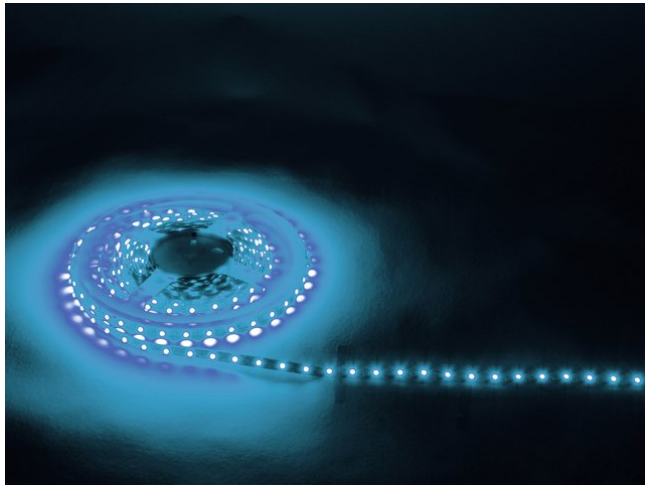

eurolite®

LED Strip 300 5m 3528 blue 12V

Ruban de LED souple pour décorer l'intérieur

Réf. : 50530525

GTIN: 4026397255072

L'article n'est plus disponible.

eurolite®

LED Strip 300 5m 3528 blue 12V

Ruban de LED souple pour décorer l'intérieur

Réf. : 50530525

GTIN: 4026397255072

Caractéristiques:

- Flexible LED strip for decorative lighting
- Perfect for indirect lighting, custom-made versions for fair or shop applications as well as all kinds of background lighting
- Indoor use
- Can be cut into segments of variable size (groups of 3 LEDs)
- Self-adhesive rear side
- Supplied on a plastic reel
- Matching control units and power units optionally available
- Different versions available
- 300 LED puissantes SMD 3528 B bleu
- Commandé via Accessoire