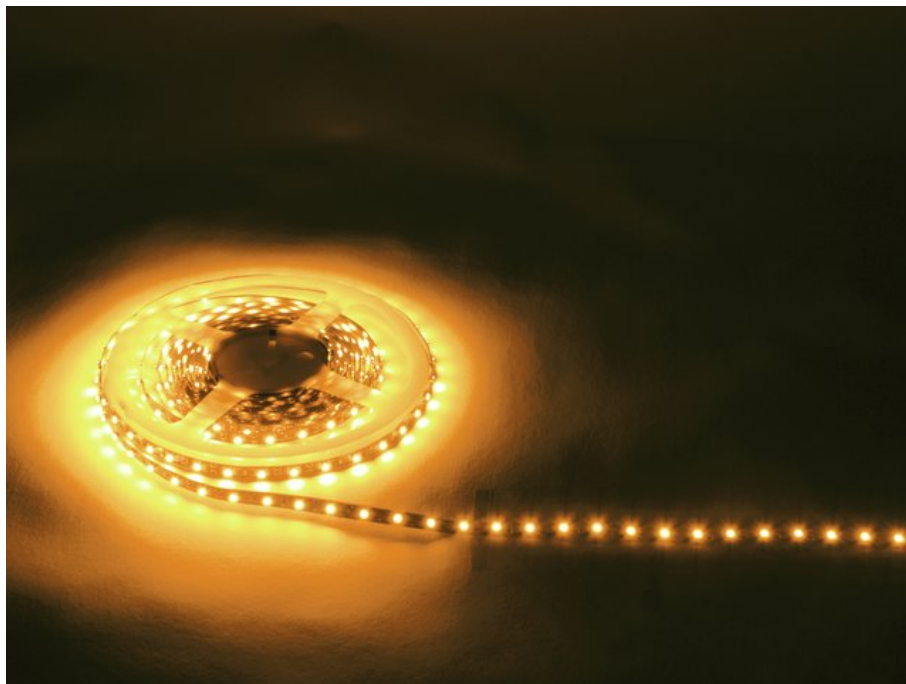

## EUROLITE LED Strip 300 5m 3528 yellow 12V

Ruban de LED souple pour décorer l'intérieur

Réf. : 50530535

GTIN: 4026397255133

### Description:

With its numerous LED strips, Eurolite offers light on tape for technical decoration or bar illumination.

The flexible LED strips have a length of 5 meters. Unichrome versions - red, blue, green, yellow, cool white, warm white - are complimented by two RGB versions. The single colors can be ordered either with a wide span (150 LEDs) or with a short span (300 LEDs) between the LEDs. The RGB versions are available in 12 V or 24 operation - LED quantities are 150 or 240. An optional LED controller controls the brightness and the speed of the RGB LEDs or provides automatic run of the built-in color programs.

Supplied on a plastic reel, the LED stripes feature a self adhesive rear side for simple installation. Color and form can be used as desired as the strips are very flexible and adaptable to really every venue.

### Caractéristiques:

- Flexible LED strip for decorative lighting
- Perfect for indirect lighting, custom-made versions for fair or shop applications as well as all kinds of background lighting
- Indoor use
- Can be cut into segments of variable size (groups of 3 LEDs)