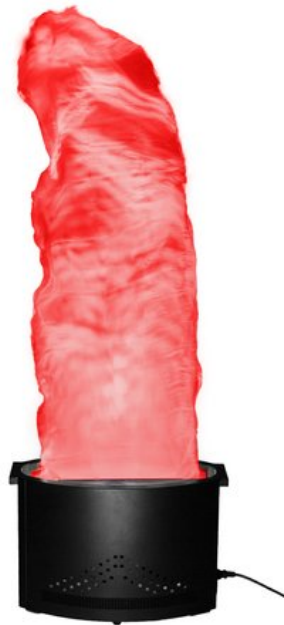

EUROLITE LED FL-1500 Flamelight

Effet flamme à éclairage LED (hauteur de la flamme 150 cm)

Réf. : 51114410

GTIN: 4026397407624

L'article n'est plus disponible.

Description:

Flame effect with LED illumination (flame height 150 cm)

The EUROLITE LED FL-1500 Flamelight is an attractive flame effect with red glowing LEDs. The decorative effect simulates a blazing flame and is suitable for your exposition, your garden party or also for the use on stage.

The FL-1500 Flamelight has two blowers and is equipped with a cold power cable ready for connection. It is controlled directly on the unit via an on/off switch.

The red flame attachment with a height of 150 cm is included in the package.

Caractéristiques:

- Flame height: 150 cm
- Two fans
- Built in fuse and on/off switch
- 48 LED puissantes 10 mm R/B
- Commandé via Commutateur marche/arrêt sur l'appareil

L'étendue des fournitures

- 1 x appareil, 1 x câble secteur/câble d'alimentation, 1 x tissu flammé, 1 x mode d'emploi