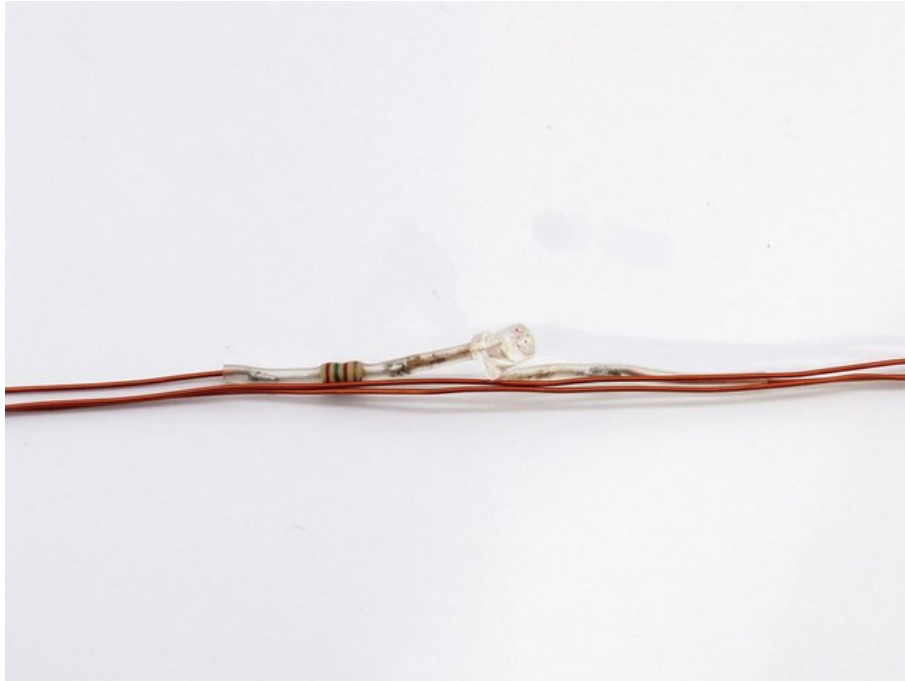

## EUROLITE LED TL-10 6500K Tubelight 1000 pcs

12 V LED Tubelights avec une distance de 10 cm entre les lampes

Réf. : 51200626

GTIN: 4026397349962

### Description:

Do it your way!

Why do we like sunsets and even refer to them as romantic? This is due to the fact that light, helps to create and support certain moods - just like music touches our senses. Warm colors can give us the feeling of security. Hence it's quite logical to deploy light as decoration or accentuation in many fields as possible. The LED TL tubelight therefor offers a perfect help. Simply made of insulated copper wire with directly fixed lamps, it offers immensely versatile usage. Whether for indirect illumination in frames, as heightened safety on stairs, on ceilings, walls, in colored ductworks and so forth. Almost unlimited possibilities. On a roll length of ca. 100 meters there is a space of 10cm between the cold-white LEDs (6000 K) - also available: warm-white with 6cm interval. Of course you can shorten the light chain at will and thus fit it to your very own requirements.

### Caractéristiques:

- One of the most important elements in decorative and effects illumination
- Insulated copper wire with directly fixed LEDs
- Long LED life
- Heightend safety on stairs
- For individual decorations (e.g. with colored tubing)
- When ordering please specify the following:
  - LED voltage (12 V)
  - LED distance (10 cm or 6 cm)
  - Total length
  - Required transformer
  - Power consumption approx. 0.04 W per LED

Distance entre les lampes: 100 mm

---

**Spécifications juridiques**

---

Produit spécial: Non destiné à l'éclairage de la pièce dans les ménages

---

Utilisation: Éclairage pour effets de spectacle

---