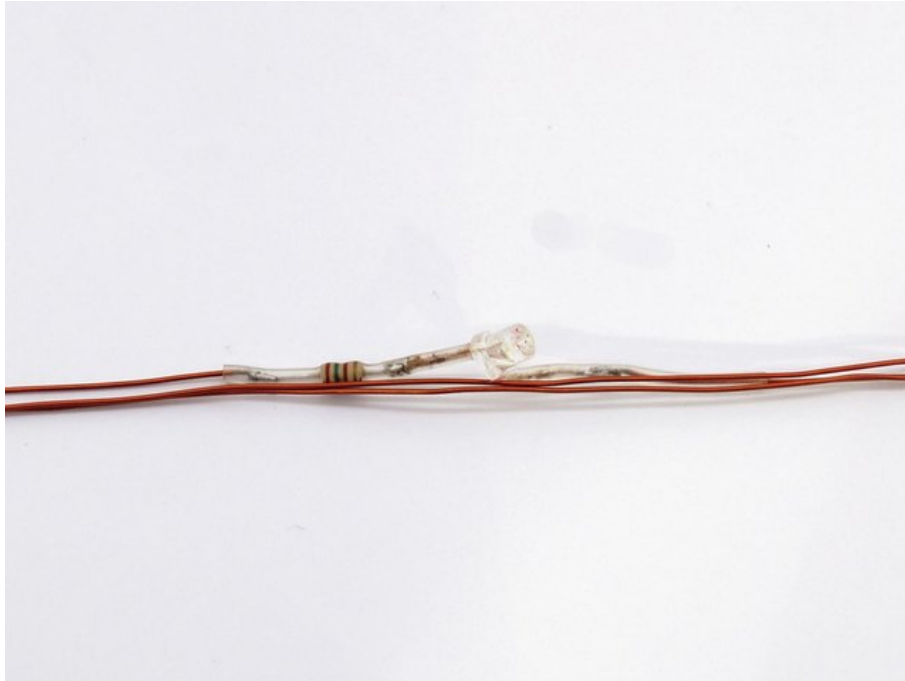

EUROLITE LED TL-6 3200K Tubelight 250 pcs

12 V LED Tubelights avec une distance de 6 cm entre les lampes

Réf. : 51200702

GTIN: 4026397350074

L'article n'est plus disponible.

Description:

Do it your way!

Why do we like sunsets and even refer to them as romantic? This is due to the fact that light, helps to create and support certain moods - just like music touches our senses. Warm colors can give us the feeling of security. Hence it's quite logical to deploy light as decoration or accentuation in many fields as possible. The LED TL tubelight therefor offers a perfect help. Simply made of insulated copper wire with directly fixed lamps, it offers immensely versatile usage. Whether for indirect illumination in frames, as heightened safety on stairs, on ceilings, walls, in colored ductworks and so forth. Almost unlimited possibilities. On a roll length of ca. 15 meters there is a space of 6cm between the warm-white LEDs (3000 K) - also available: cold-white with 6cm interval. Of course you can shorten the light chain at will and thus fit it to your very own requirements.

Caractéristiques:

- One of the most important elements in decorative and effects illumination
- Insulated copper wire with directly fixed LEDs
- Long LED life
- Heightend safety on stairs
- For individual decorations (e.g. with colored tubing)
- When ordering please specify the following:
 - LED voltage (12 V)
 - LED distance (10 cm or 6 cm)
 - Total length
 - Required transformer
 - Power consumption approx. 0.04 W per LED

Logistique

EAN / GTIN: 4026397350074

Poids: 0,06 kg

Longueur: 0.14 m

Largeur: 0.14 m

Hauteur: 0.03 m

Données techniques:

Distance entre les lampes: 60 mm

Spécifications juridiques

Produit spécial: Non destiné à l'éclairage de la pièce dans les ménages

Utilisation: Éclairage pour effets de spectacle
