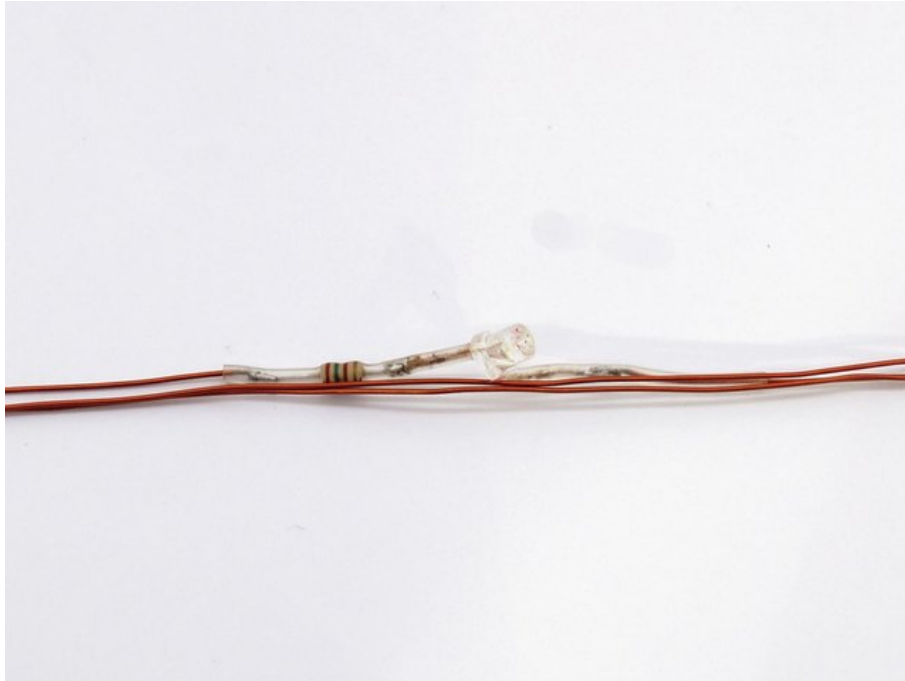

EUROLITE LED TL-6 6500K Tubelight 100 pcs

12 V LED Tubelights avec une distance de 6 cm entre les lampes

Réf. : 51200720

GTIN: 4026397350135

L'article n'est plus disponible.

Description:

Do it your way!

Why do we like sunsets and even refer to them as romantic? This is due to the fact that light, helps to create and support certain moods - just like music touches our senses. Warm colors can give us the feeling of security. Hence it's quite logical to deploy light as decoration or accentuation in many fields as possible. The LED TL tubelight therefor offers a perfect help. Simply made of insulated copper wire with directly fixed lamps, it offers immensely versatile usage. Whether for indirect illumination in frames, as heightened safety on stairs, on ceilings, walls, in colored ductworks and so forth. Almost unlimited possibilities. On a roll length of ca. 6 meters there is a space of 6cm between the cold-white LEDs (6000 K) - also available: warm-white with 6cm interval. Of course you can shorten the light chain at will and thus fit it to your very own requirements.

Caractéristiques:

- One of the most important elements in decorative and effects illumination
- Insulated copper wire with directly fixed LEDs
- Long LED life
- Heightend safety on stairs
- For individual decorations (e.g. with colored tubing)
- When ordering please specify the following:
 - LED voltage (12 V)
 - LED distance (10 cm or 6 cm)
 - Total length
 - Required transformer
 - Power consumption approx. 0.04 W per LED

Logistique

EAN / GTIN: 4026397350135

Poids: 0,15 kg

Longueur: 0.23 m

Largeur: 0.23 m

Hauteur: 0.00 m

Données techniques:

Distance entre les lampes: 60 mm

Spécifications juridiques

Produit spécial: Non destiné à l'éclairage de la pièce dans les ménages

Utilisation: Éclairage pour effets de spectacle
