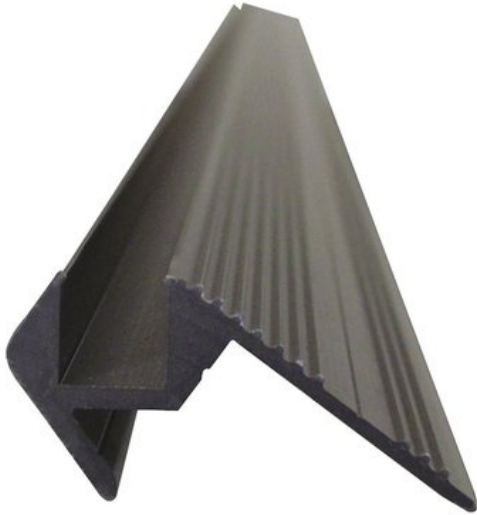

EUROLITE Step Profile 10x10mm black 2m

Profilé échelonné spécial pour Tubelights, etc.

Réf. : 51210502

GTIN:

L'article n'est plus disponible.

Caractéristiques:

Profilé échelonné spécial pour Tubelights, etc.

- Material: aluminum
- Dimensions: W: 48 mm, H: 24 mm
- Available lengths: 2000 mm
- Section for installing the Tubelights etc.: 10 x 10 mm
- Color: black anodized, which means no color peeling off with the time
- Wheelchairs can easily overcome the channel
- Extreme stability
- Easy installation
- Low weight
- For exhibition and shop installers, discotheque and theatre installations

Logistique

EUROLITE Step profile, 10x10mm, black /m<p class='attributgroup'>Special step profiles for Tubelights etc.

- Material: aluminum
- Dimensions: W: 48 mm, H: 24 mm
- Available lengths: 2000 mm or 4000 mm
- Section for installing the Tubelights etc.: 10 x 10 mm
- Color: black anodized, which means no color peeling off with the time
- Extreme stability
- Easy installation
- Low weight
- Price is calculated by meter