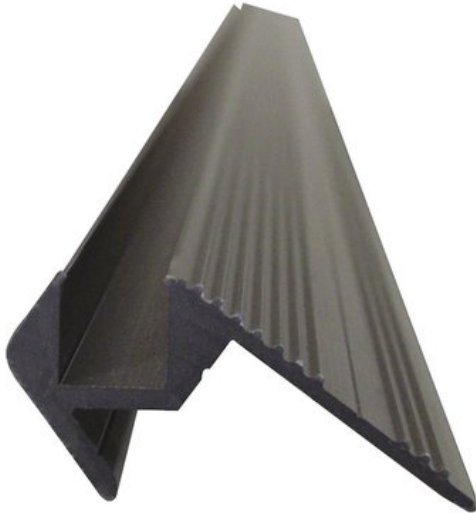

EUROLITE Step profile 10x10mm black 4m

Profilé échelonné spécial pour Tubelights, etc.

Réf. : 51210504

GTIN:

L'article n'est plus disponible.

Caractéristiques:

Profilé échelonné spécial pour Tubelights, etc.

- Material: aluminum
- Dimensions: W: 48 mm, H: 24 mm
- Available lengths: 4000 mm
- Section for installing the Tubelights etc.: 10 x 10 mm
- Color: black anodized, which means no color peeling off with the time
- Wheelchairs can easily overcome the channel
- Extreme stability
- Easy installation
- Low weight
- For exhibition and shop installers, discotheque and theatre installations

Logistique

EUROLITE Step profile, 10x10mm, black /m<p class='attributgroup'>Special step profiles for Tubelights etc.

- Material: aluminum
- Dimensions: W: 48 mm, H: 24 mm
- Available lengths: 2000 mm or 4000 mm
- Section for installing the Tubelights etc.: 10 x 10 mm
- Color: black anodized, which means no color peeling off with the time
- Extreme stability
- Easy installation
- Low weight
- Price is calculated by meter