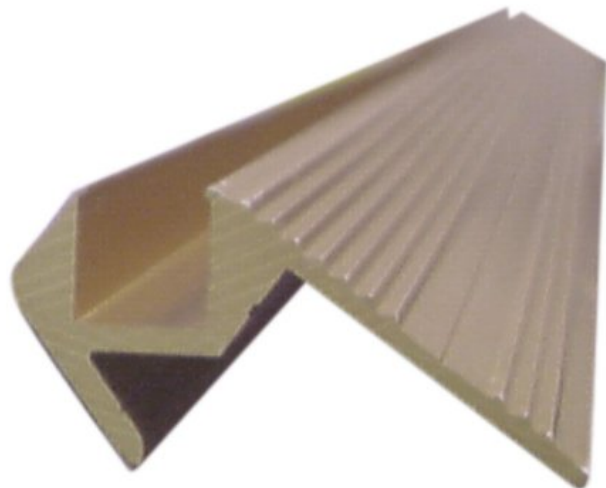

EUROLITE Step profile 10x10mm gold 2m

Profilé échelonné spécial pour Tubelights, etc.

Réf. : 51210702

GTIN:

L'article n'est plus disponible.

Caractéristiques:

Profilé échelonné spécial pour Tubelights, etc.

- Material: aluminum
- Dimensions: W: 48 mm, H: 24 mm
- Available lengths: 2000 mm
- Section for installing the Tubelights etc.: 10 x 10 mm
- Color: gold-color anodized, which means no color peeling off with the time
- Wheelchairs can easily overcome the channel
- Extreme stability
- Easy installation
- Low weight
- For exhibition and shop installers, discotheque and theatre installations

Logistique

EUROLITE Step profile, 10x10mm, gold /m<p class='attributgroup'>Special step profiles for Tubelights etc.

- Material: aluminum
- Dimensions: W: 48 mm, H: 24 mm
- Available lengths: 2000 mm or 4000 mm
- Section for installing the Tubelights etc.: 10 x 10 mm
- Color: gold-color anodized, which means no color peeling off with the time
- Extreme stability
- Easy installation
- Low weight
- Price is calculated by meter