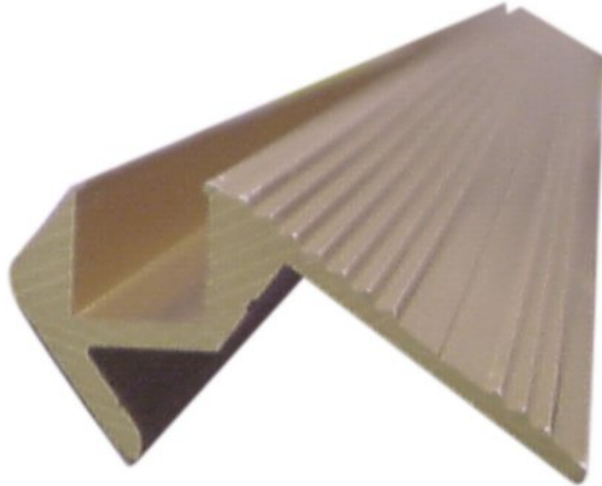

## EUROLITE Step profile 10x10mm gold 4m

Profilé échelonné spécial pour Tubelights, etc.

Réf. : 51210704

GTIN:

**L'article n'est plus disponible.**

### Caractéristiques:

Profilé échelonné spécial pour Tubelights, etc.

- Material: aluminum
- Dimensions: W: 48 mm, H: 24 mm
- Available lengths: 4000 mm
- Section for installing the Tubelights etc.: 10 x 10 mm
- Color: gold-color anodized, which means no color peeling off with the time
- Wheelchairs can easily overcome the channel
- Extreme stability
- Easy installation
- Low weight
- For exhibition and shop installers, discotheque and theatre installations

### Logistique

**EUROLITE Step profile, 10x10mm, gold /m<p class='attributgroup'>Special step profiles for Tubelights etc.**

- Material: aluminum
- Dimensions: W: 48 mm, H: 24 mm
- Available lengths: 2000 mm or 4000 mm
- Section for installing the Tubelights etc.: 10 x 10 mm
- Color: gold-color anodized, which means no color peeling off with the time
- Extreme stability
- Easy installation
- Low weight
- Price is calculated by meter