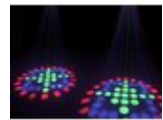

EUROLITE LED PD-2 Flower effect

Compact LED flower effect with mirror

Réf. : 51807823

GTIN: 4026397282559

L'article n'est plus disponible.

Description:

LED's party

Do you remember the first cellphones? They usually were big and had only a limited range of functions. Today the phones are compact and offer a broad range of functions at the same time. The lighting effects went through a similar development. Partly the size decreased but the range of functions didn't. This has increased steadily and doesn't need more space necessarily. With the new EUROLITE LED PD-2 EUROLITE presents you a mirror effect combining various functions in one compact device: LED technology, sound control, choice of DMX control or stand-alone operation - all these features for a favorable price. As various as the range of functions is the range of application. The mirror effect is suited for the use in discotheques, in your own party-room, at fashion parades, as well as for an impressive lighting in show windows.

One more advantage is the easy operation so that everybody can benefit of the new EUROLITE LED PD-2 mirror effect.

Caractéristiques:

- DMX-controlled operation or stand-alone operation
- Equipped with 57 LEDs: 20 x red, 17 x green and 20 x blue
- Brilliant colors
- Extremely low power consumption
- Easy operation
- Colors and strobe effect can be called up via DMX controller or DIP switches
- Mirror sound-controlled via built-in microphone
- Microphone-sensitivity adjustable via rotary-control
- Advantages of LED technology: long life, low power consumption, minimal heat emission, defacto maintenance free with brilliant light radiation
- For universal use, e.g. for discotheques, fashion parades, display-windows, party-rooms