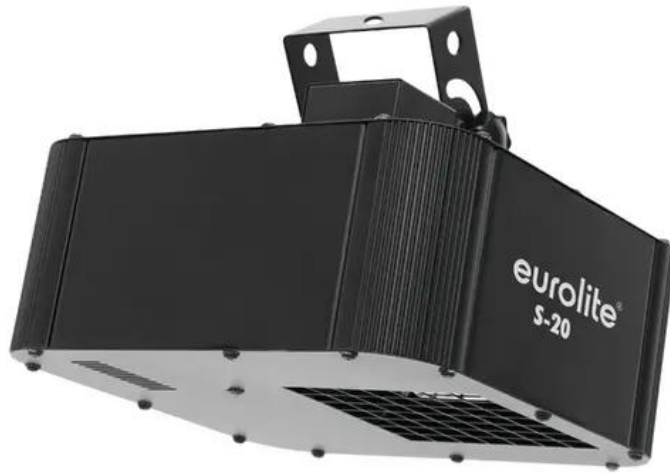

## EUROLITE LED S-20 Laser simulator

Laser effect simulator with 20 W LED, directs beam via mirror, with DMX

Réf. : 51812596

GTIN: 4026397577679

### Caractéristiques:

- 1 high-power 20-watt LED (LumiEngin-CU-SC) for striking light effects
- 10 or 13 DMX channel mode selectable
- DMX-controlled operation or stand-alone operation with Master/Slave function
- DMX control via any standard DMX controller
- Functions: DMX modes, PAN/TILT, internal programs, static colors, strobe effect with variable speed, sound-control, Master/Slave function
- 8 brilliant, dichroic colors plus white
- Control board with 4-digit LED display, 90° reversible
- Sound-controlled via built-in microphone, adjustable microphone sensitivity
- Compact housing
- Low power consumption
- Switch-mode power supply for operation between 100 and 240 volts
- Ready for connection via enclosed power cord
- Ideal for party-rooms, small discotheques or mobile discotheques
- 1 LED 20 W high-power blanc froid (CW)
- Gobos
- Effet rayons; effet beam
- L'appareil est refroidi par ventilateur
- Commandé via stand-alone; DMX; commande de la musique via microphone
- Fixtures disponibles pour Light'J; LED PC-Control 512