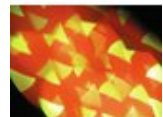

FUTURELIGHT DJ-Scan 1200

Innovative DJ scanner with prism-wheel

Réf. : 51839290

GTIN: 4026397306422

L'article n'est plus disponible.

Description:

Scanner with tradition!

They do say, that the apple does not fall far from the tree. Alright. Somehow this is similar to the DJ-Scan 1200, although it is not completely clear, what functions as tree and what as apple. But at least there is no mistake about it, that the 1200 has a younger brother with the 575, who was awarded as moving light of the year in 2006. Therewith it is proved, that quality runs in the family and that our basic scanner will not put his beloved discotheques to shame.

Logistique

EAN / GTIN: 4026397306422

Poids: 33,45 kg

Longueur: 0.93 m

Largeur: 0.44 m

Hauteur: 0.26 m

Article encombrant

Caractéristiques:

- 7 different, dichroic color filters and white
- Rainbow effect with adjustable speed in both directions
- Gobo-wheel with 7 rotating gobos, open and blackout
- Strobe effect with adjustable speed via shutter
- DMX-controlled operation or stand-alone operation with Master/Slave function
- Effect-wheel with rotating 3-facet prism, 4-facet prism, 3D-prism and 9-facet prism
- The prisms rotate in both directions and at different speeds
- Sound-controlled via built-in microphone
- Control board with LCD-display and encoder for adjusting the DMX-starting address, Pan/Tilt-Reverse
- Motorized focus
- Blackout-socket
- For HMI 1200/S short arc lamp
- DMX control via every standard DMX controller