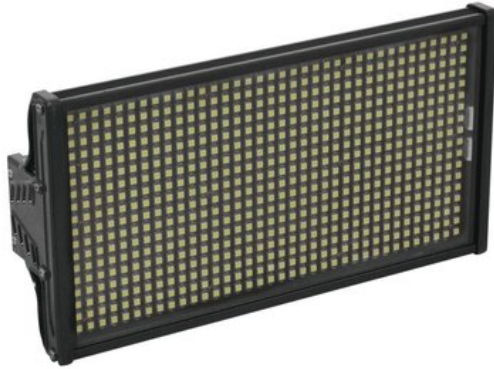

## FUTURELIGHT STB-648 LED Strobe SMD 5050

PRO LED strobe

Réf. : 51841370

GTIN: 4026397466867

**L'article n'est plus disponible.**

### Caractéristiques:

- Equipped with 648 LEDs
- Much brighter than a 750 W Strobe
- Sound-controlled via built-in microphone
- Microphone-sensitivity adjustable via rotary-control
- Pure convection cooling via cooling ribs, no fans
- Comfortable addressing and setting via Control Board with LED display and four operating buttons with 14 segment display
- Operable in stand-alone mode or via DMX
- Brightness and flash-rate (1-30 flashes/sec) adjustable
- Feed-through output allows to power another device
- After every 8 devices the fixtures must have a renewed connection with the power mains
- DMX512 control via regular DMX-controller

### Données techniques:

Alimentation électrique: 230 V AC, 50 Hz

Puissance totale de raccordement: 160,00 W

Dimension: Largeur : 42 cm  
Profondeur : 22,5 cm  
Hauteur : 16,5 cm

Poids: 4,90 kg

DMX channels: 2

DMX connection:	5-pin and 3-pin XLR
Flash-rate:	1-30 Hz
Sound-control:	via built-in microphone
LED number:	648
LED type:	SMD 5050
Dimensions (L x W x H):	420 x 225 x 165 mm
Spécifications juridiques	
Produit spécial:	Non destiné à l'éclairage de la pièce dans les ménages
Utilisation:	Éclairage pour effets de spectacle