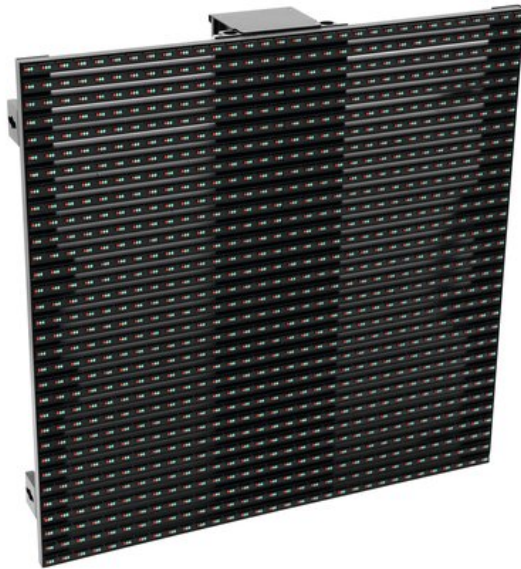

FUTURELIGHT SVS-18.75 LED display 60x60

LED video display for outdoor use

Réf. : 51843230

GTIN: 4026397465372

L'article n'est plus disponible.

Caractéristiques:

- Modular LED video display for outdoor use, IP63
- Extra bright and colorful projection of videos, animations and graphics
- Ideal for rental companies, stage/fair construction and fixed installation
- Super-light and durable aluminum construction
- Seamless, modular display concept allows the build-up of large areas
- 18.75 mm pixel pitch
- 1024 pixels (32 x 32)
- Supports full HD 1080p
- Signal processing via onboard receiver card
- Control via optional video processor or PC software
- Ethernet-based signal distribution
- Truss support bar, signal and power cables optional

Logistique

EAN / GTIN: 4026397465372

Poids: 16,20 kg

Longueur: 0.71 m

Largeur: 0.21 m

Hauteur: 0.72 m

Données techniques:

Alimentation électrique:	100-240 V CA, 50/60 Hz
Puissance totale de raccordement:	160,00 W
Type de protection:	IP63
Dimension:	Largeur : 60 cm Hauteur : 60 cm
Resolution (W x H):	32 x 32 pixels
Pixel pitch:	18.75 mm

Pixel density:	2844/m ²
Pixel configuration:	DIP346
Signal connection:	DVI/RJ45
Display mode:	progressive scan
Brightness:	5000 cd/m ² (nits)
Viewing angle:	110° horizontally 45° vertically
Data refresh rate:	>2400 Hz
Contrast level:	>8192
Grey scale:	16 bits
Number of displays:	max. 1280 per sending card up to 1280 x 1024 pixels
Protection grade:	IP63
Operating temperature:	-10 to 45 °C
Humidity:	10 to 95 %
Dimensions:	600 x 600 mm
Weight:	13 kg
Spécifications juridiques	
Produit spécial:	Non destiné à l'éclairage de la pièce dans les ménages
Utilisation:	Éclairage pour effets de spectacle