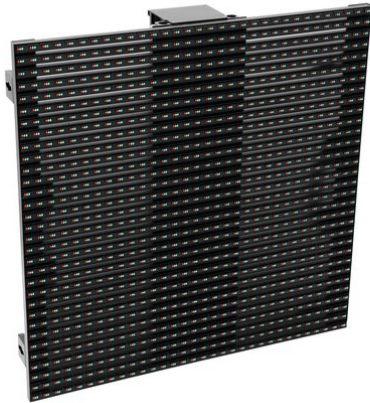

SVS-18.75 LED display 60x60

LED video display for outdoor use

Réf. : 51843230

GTIN: 4026397465372

L'article n'est plus disponible.

SVS-18.75 LED display 60x60

LED video display for outdoor use

Réf. : 51843230

GTIN: 4026397465372

Caractéristiques:

- Modular LED video display for outdoor use, IP63
- Extra bright and colorful projection of videos, animations and graphics
- Ideal for rental companies, stage/fair construction and fixed installation
- Super-light and durable aluminum construction
- Seamless, modular display concept allows the build-up of large areas
- 18.75 mm pixel pitch
- 1024 pixels (32 x 32)
- Supports full HD 1080p
- Signal processing via onboard receiver card
- Control via optional video processor or PC software
- Ethernet-based signal distribution
- Truss support bar, signal and power cables optional