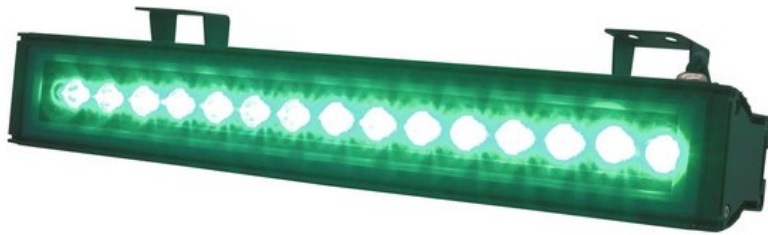

EUROLITE LED T500 GREEN IP65 15x1W 15°

Brilliant outdoor floodlight with LED technology

Réf. : 51913115

GTIN: 4026397245967

L'article n'est plus disponible.

Caractéristiques:

- Floodlight with static color
- Provides a unique atmosphere
- Ideal LED-beam-lighting for permanent installation as well as outdoor use
- Mounting brackets for installation included
- The weather-resistant housing also allows operation during bad weather
- Extremely compact housing in a beautiful design
- Ready for connection with safety-plug
- Available in 3 sizes and 5 colors
- Available in 3 versions of the angle of reflected beam per LED: in 15°, 45° or in 80° version
- Advantages of high-power LED technology: extreme light output, long life, low power consumption, defacto maintenance free

Logistique

EAN / GTIN: 4026397245967

Poids: 2,70 kg

Longueur: 0.65 m

Largeur: 0.12 m

Hauteur: 0.12 m

Données techniques:

Alimentation électrique: 230 V AC, 50 Hz

Puissance totale de raccordement: 23,00 W

Type de protection: IP65

Dimension: Largeur : 50 cm
Profondeur : 8 cm
Hauteur : 17 cm

Protection grade: IP65

LED number: 15 x 1 W LED

Beam angle:	15°
Dimensions (L x W x H):	500 x 80 x 170 mm
Weight:	2 kg
Spécifications juridiques	
Produit spécial:	Non destiné à l'éclairage de la pièce dans les ménages
Utilisation:	Éclairage pour effets de spectacle