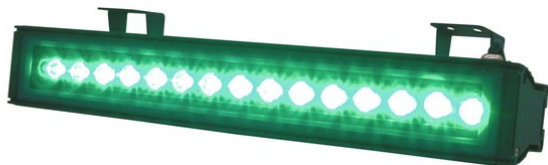

eurolite®

LED T500 GREEN IP65 15x1W 15°

Brilliant outdoor floodlight with LED technology

Réf. : 51913115

GTIN: 4026397245967

L'article n'est plus disponible.

eurolite®

LED T500 GREEN IP65 15x1W 15°

Brilliant outdoor floodlight with LED technology

Réf. : 51913115

GTIN: 4026397245967

Caractéristiques:

- Floodlight with static color
- Provides a unique atmosphere
- Ideal LED-beam-lighting for permanent installation as well as outdoor use
- Mounting brackets for installation included
- The weather-resistant housing also allows operation during bad weather
- Extremely compact housing in a beautiful design
- Ready for connection with safety-plug
- Available in 3 sizes and 5 colors
- Available in 3 versions of the angle of reflected beam per LED: in 15°, 45° or in 80° version
- Advantages of high-power LED technology: extreme light output, long life, low power consumption, defacto maintenance free