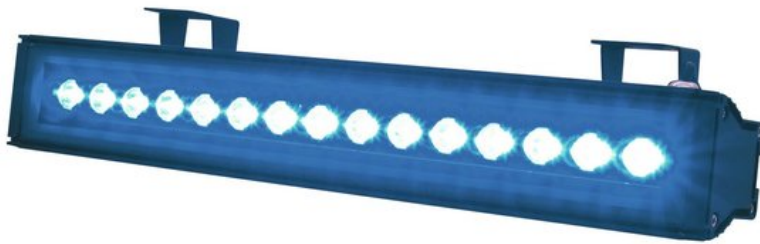

EUROLITE LED T500 BLUE IP65 15x1W 15°

Brilliant outdoor floodlight with LED technology

Réf. : 51913120

GTIN: 4026397246001

L'article n'est plus disponible.

Caractéristiques:

- Floodlight with static color
- Provides a unique atmosphere
- Ideal LED-beam-lighting for permanent installation as well as outdoor use
- Mounting brackets for installation included
- The weather-resistant housing also allows operation during bad weather
- Extremely compact housing in a beautiful design
- Ready for connection with safety-plug
- Available in 3 sizes and 5 colors
- Available in 3 versions of the angle of reflected beam per LED: in 15°, 45° or in 80° version
- Advantages of high-power LED technology: extreme light output, long life, low power consumption, defacto maintenance free

Logistique

EAN / GTIN: 4026397246001

Poids: 2,70 kg

Longueur: 0.65 m

Largeur: 0.12 m

Hauteur: 0.12 m

Données techniques:

Alimentation électrique: 230 V AC, 50 Hz

Puissance totale de raccordement: 23,00 W

Type de protection: IP65

Dimension:
Largeur : 50 cm
Profondeur : 8 cm
Hauteur : 17 cm

Protection grade: IP65

LED number: 15 x 1 W LED

Beam angle:	15°
Dimensions (L x W x H):	500 x 80 x 170 mm
Weight:	2 kg
Spécifications juridiques	
Produit spécial:	Non destiné à l'éclairage de la pièce dans les ménages
Utilisation:	Éclairage pour effets de spectacle