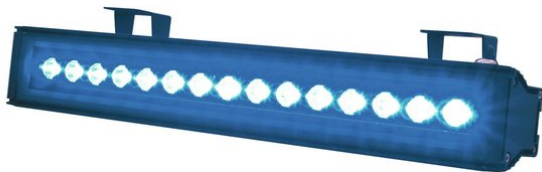

eurolite®

LED T500 BLUE IP65 15x1W 15°

Brilliant outdoor floodlight with LED technology

Réf. : 51913120

GTIN: 4026397246001

L'article n'est plus disponible.

eurolite®

LED T500 BLUE IP65 15x1W 15°

Brilliant outdoor floodlight with LED technology

Réf. : 51913120

GTIN: 4026397246001

Caractéristiques:

- Floodlight with static color
- Provides a unique atmosphere
- Ideal LED-beam-lighting for permanent installation as well as outdoor use
- Mounting brackets for installation included
- The weather-resistant housing also allows operation during bad weather
- Extremely compact housing in a beautiful design
- Ready for connection with safety-plug
- Available in 3 sizes and 5 colors
- Available in 3 versions of the angle of reflected beam per LED: in 15°, 45° or in 80° version
- Advantages of high-power LED technology: extreme light output, long life, low power consumption, defacto maintenance free