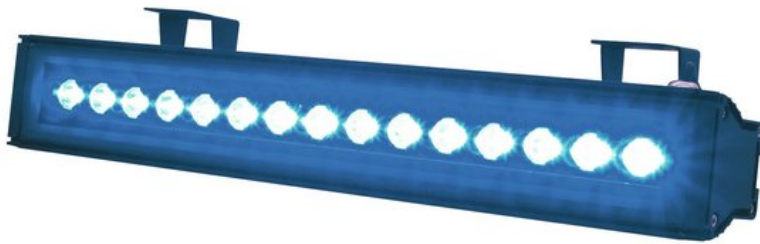

EUROLITE LED T500 BLUE IP65 15x1W 45°

Brilliant outdoor floodlight with LED technology

Réf. : 51913122

GTIN: 4026397246025

L'article n'est plus disponible.

Caractéristiques:

- Floodlight with static color
- Provides a unique atmosphere
- Ideal LED-beam-lighting for permanent installation as well as outdoor use
- Mounting brackets for installation included
- The weather-resistant housing also allows operation during bad weather
- Extremely compact housing in a beautiful design
- Ready for connection with safety-plug
- Available in 3 sizes and 5 colors
- Available in 3 versions of the angle of reflected beam per LED: in 15°, 45° or in 80° version
- Advantages of high-power LED technology: extreme light output, long life, low power consumption, defacto maintenance free

Logistique

EAN / GTIN: 4026397246025

Poids: 2,80 kg

Longueur: 0.65 m

Largeur: 0.13 m

Hauteur: 0.12 m

Données techniques:

Alimentation électrique: 230 V AC, 50 Hz

Puissance totale de raccordement: 23,00 W

Type de protection: IP65

Dimension:
Largeur : 50 cm
Profondeur : 8 cm
Hauteur : 17 cm

Protection grade: IP65

LED number: 15 x 1 W LED

Beam angle:	45°
Dimensions (L x W x H):	500 x 80 x 170 mm
Weight:	2 kg
Spécifications juridiques	
Produit spécial:	Non destiné à l'éclairage de la pièce dans les ménages
Utilisation:	Éclairage pour effets de spectacle