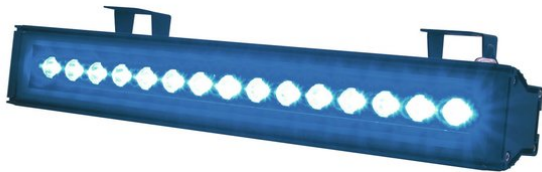

eurolite®

LED T500 BLUE IP65 15x1W 45°

Brilliant outdoor floodlight with LED technology

Réf. : 51913122

GTIN: 4026397246025

L'article n'est plus disponible.

eurolite®

LED T500 BLUE IP65 15x1W 45°

Brilliant outdoor floodlight with LED technology

Réf. : 51913122

GTIN: 4026397246025

Caractéristiques:

- Floodlight with static color
- Provides a unique atmosphere
- Ideal LED-beam-lighting for permanent installation as well as outdoor use
- Mounting brackets for installation included
- The weather-resistant housing also allows operation during bad weather
- Extremely compact housing in a beautiful design
- Ready for connection with safety-plug
- Available in 3 sizes and 5 colors
- Available in 3 versions of the angle of reflected beam per LED: in 15°, 45° or in 80° version
- Advantages of high-power LED technology: extreme light output, long life, low power consumption, defacto maintenance free