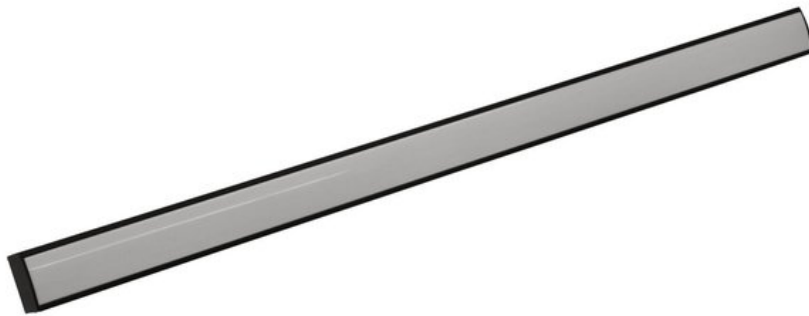

EUROLITE LED Pixel Bar 32 DMX

DMX controlled pixel bar with 3in1 LEDs

Réf. : 51928738

GTIN: 4026397422641

L'article n'est plus disponible.

Caractéristiques:

- DMX-controlled or stand-alone operation with Master/Slave function
- DMX512 control possible via any commercial DMX controller (occupies 96 channels)
- Sound-control via built-in microphone
- Speed of the internal programs adjustable via DIP switches
- Each of the 32 tri-color LEDs can be controlled individually
- Perfect solution as decorative lighting for shops, display windows, hotels, bars, clubs or interior furnishings
- Installation on a wall or on a truss system possible
- Create sensational light effect walls by connecting several LED bars
- After every 8 LED Pixel bars, the fixtures must have a renewed connection with the power mains

Logistique

EAN / GTIN: 4026397422641

Poids: 2,95 kg

Longueur: 1.13 m

Largeur: 0.12 m

Hauteur: 0.17 m

Données techniques:

Alimentation électrique: 230 V AC, 50 Hz

Puissance totale de raccordement: 10,00 W

Dimension: Longueur : 1 m
Profondeur : 11 cm
Hauteur : 6 cm

Poids: 2,40 kg

DMX channels: 96

DMX connection: 3-pin XLR

Sound-control:	via built-in microphone
LED type:	Tricolor, SMD
LED number:	32
Dimensions (L x W x H):	1000 x 110 x 60 mm
Spécifications juridiques	
Produit spécial:	Non destiné à l'éclairage de la pièce dans les ménages
Utilisation:	Éclairage pour effets de spectacle