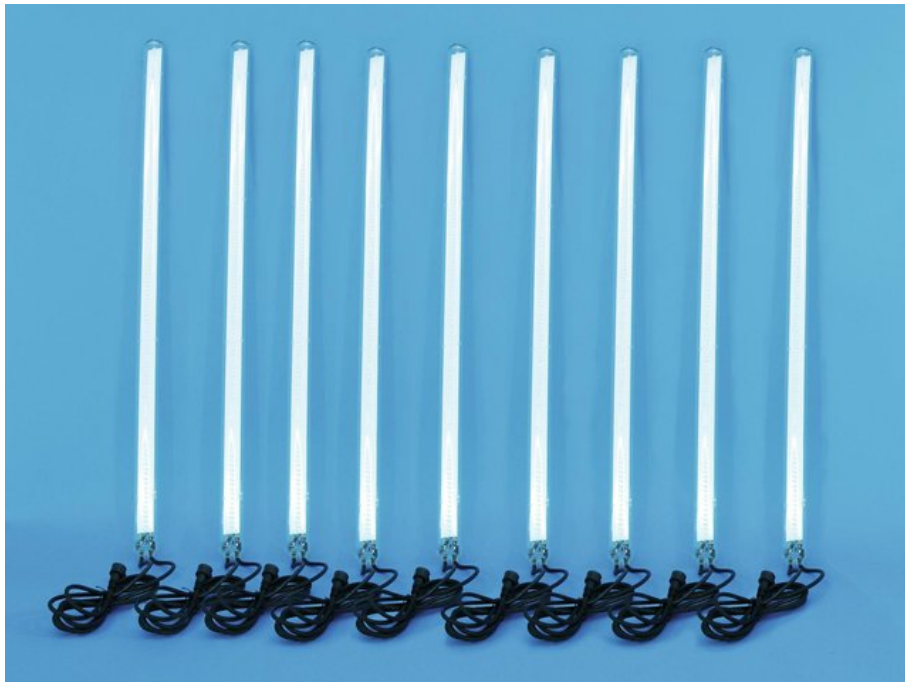

## EUROLITE LED snowfall effect tube white

Snow falls over the trees ...

Réf. : 51929402

GTIN: 4026397308501

**L'article n'est plus disponible.**

### Caractéristiques:

- Absolute eye catcher for every season
- Lovely effect tubes for a magical mood
- Easy handling and installation
- 10 effect tubes with 120 LEDs per effect tube
- Countless applications
- Suitable for external use (IP44)
- Transformer included, up to 10 effect tubes can be connected
- Advantages of LED technology: long life of the LEDs, low power consumption, minimal heat emission, defacto maintenance free with brilliant light radiation

### Données techniques:

Alimentation électrique:	230 V AC, 50 Hz
Puissance totale de raccordement:	3,00 W
Type de protection:	IP44
	via AC 12 V power-unit included in the delivery
Protection grade :	IP44
Number of tubes:	10
LEDs/tube:	120
Tube dimensions (W x D x H):	approx. 105 x 4 x 4 cm
Tube weight:	approx. 0.12 kg