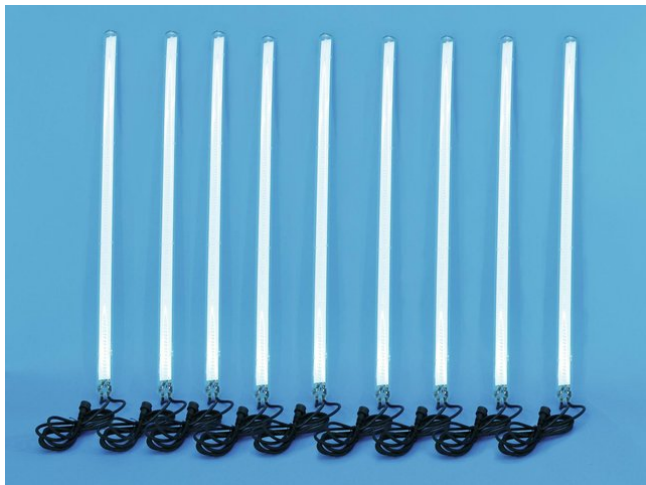

eurolite®

LED snowfall effect tube white

Snow falls over the trees ...

Réf. : 51929402

GTIN: 4026397308501

L'article n'est plus disponible.

eurolite®

LED snowfall effect tube white

Snow falls over the trees ...

Réf. : 51929402

GTIN: 4026397308501

Caractéristiques:

- Absolute eye catcher for every season
- Lovely effect tubes for a magical mood
- Easy handling and installation
- 10 effect tubes with 120 LEDs per effect tube
- Countless applications
- Suitable for external use (IP44)
- Transformer included, up to 10 effect tubes can be connected
- Advantages of LED technology: long life of the LEDs, low power consumption, minimal heat emission, defacto maintenance free with brilliant light radiation