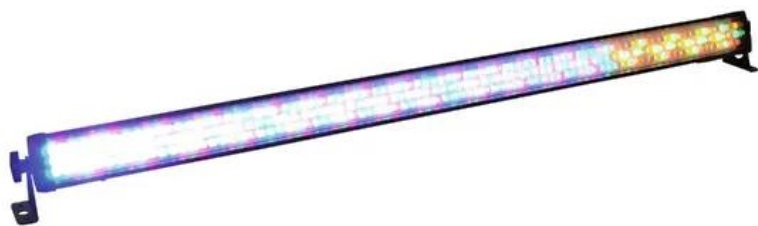

EUROLITE LED BAR-252 RGBA 10mm 20°

Versatile LED-RGBA color changer

Réf. : 51930418

GTIN: 4026397397031

L'article n'est plus disponible.

Caractéristiques:

- Operable in stand-alone mode or via DMX
- DMX512 control possible via any commercial DMX controller (occupies max.19 channels)
- 4, 6 or 19 DMX channels selectable for numerous applications
- Sound-control via built-in microphone
- Comfortable addressing and setting via control panel with LCD display and four operating buttons
- Functions: Static colors, RGBA color blend, internal programs, dimmer and strobe settings via DMX, Master/Slave
- Equipped with 252 x 10 mm LED
- Locking possibility at the mounting bracket
- Ready for connection with power cord and safety plug
- Available in 2 LED beam angles: 20° or 40°
- Advantages of high-power LED technology: extreme light output, long life, low power consumption, defacto maintenance free with brilliant light radiation
- Effet stroboscope
- Commandé via stand-alone; DMX
- Fixtures disponibles pour Light 'J; LED PC-Control 512
- Avec un Angle de départ de 20°

Puissance totale de raccordement: 24,00 W

Type de protection: IP20

| | |
|----------------------------|--|
| Type de lampe: | Lampe LED |
| Canaux DMX: | 6; 4 |
| Commande: | Stand-alone; DMX |
| Fixtures disponibles pour: | Light´J; LED PC-Control 512 |
| Angle de départ (1/2 pic): | 20° |
| Couleur du boîtier: | Noir |
| Dimension: | Longueur : 108 cm Profondeur : 6,5 cm Hauteur : 9 cm |
| Poids: | 2,65 kg |
| DMX channels: | max. 19: 4 / 6 / 19 |
| DMX connection: | 3-pin XLR |
| Sound-control: | via built-in microphone |
| LED type: | 10 mm |
| LED number: | 252 |
| Beam angle: | 20° |
| Dimensions (L x W x H): | 1075 x 65 x 90 mm |
| Produit spécial: | Non destiné à l'éclairage de la pièce dans les ménages |
| Utilisation: | Éclairage pour effets de spectacle |